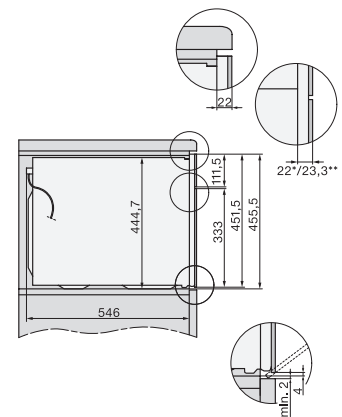

H 7440 BMX

Forno compatto combinato senza maniglia con le microonde design trasversale, programmi automatici e modalità di cottura combinate.

side view H7000 BM, installation drawings

built-in H7000 BM, installation drawing

built-in H7000 BM build-under, installation drawings

installation H7000 BM, installation drawing

Installation H7000 BM XL, installation drawings

side view H7000 BM build-under, installation drawings

side view Kombi BM XL, installation drawings