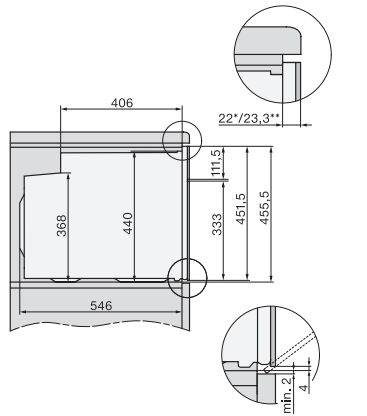

H 7440 BPX

Forno compatto senza maniglia
design versatile con illuminazione LED e pirolisi.

side view H7000 M, installation drawings

built-in H7000 M, installation drawing

built-in H7000 M build-under, installation drawing

Installation H7000 M, installation drawing

side view H7000 M build-under, installation drawings