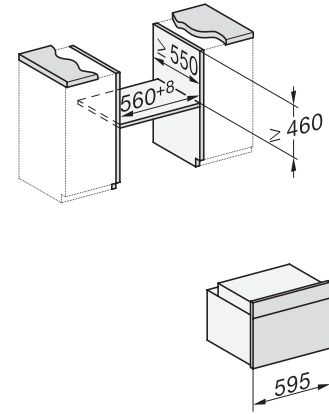

H 7440 BPX

Forno compatto senza maniglia
design versatile con illuminazione LED e pirolisi.

side view H7000 M, installation drawings

built-in H7000 M, installation drawing

built-in H7000 M build-under, installation drawing

Installation H7000 M, installation drawing

side view H7000 M build-under, installation drawings