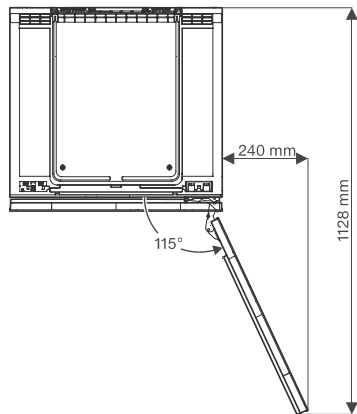

KWT 6322 UG-1

Enoteca da sottopiano

con FlexiFrame e Push2open per una maggior flessibilità e un design di qualità.

KWT6312UGS, KWT6322UG, KWT6322UG-1, KWT6322UG edt/cs (installation drawings)

KWT6312UGS, KWT6322UG, KWT6322UG-1, KSK6300, Side by Side (installation drawing)

KWT6322UG, KWT6322UG-1, KWT6322UG edt/cs, Interior dimensions (Installation drawings)

KWT6312UGS, KWT6322UG, KWT6322UG-1, KWT6322UG edt/cs (installation drawings)