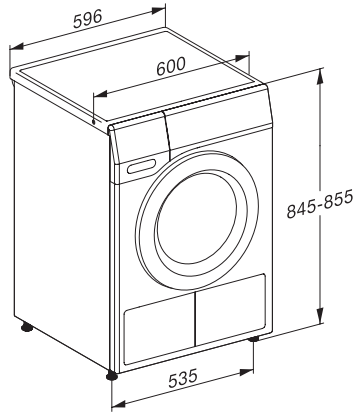

TCL680WP 125 Gala Edition
Asciugatrici T1 a pompa di calore:
con SteamFinish e DryCare 40 per la cura delicata della biancheria.

T1 installation drawing, slanted facia or straight facia, measures in mm

T1 drawing, slanted facia or straight facia, measures in mm

T1 drawing, slanted facia or straight facia, with porthole, measures in mm

T1 drawing, slanted facia or straight facia, measures in mm