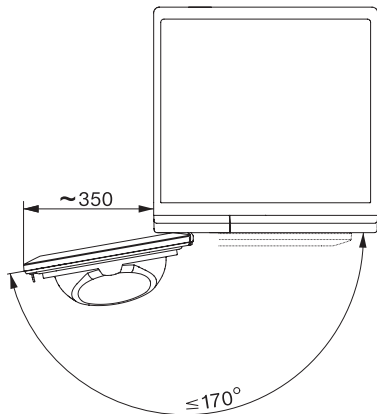

TCL680WP 125 Gala Edition
Asciugatrici T1 a pompa di calore:
con SteamFinish e DryCare 40 per la cura delicata della biancheria.

T1 installation drawing, slanted facia or straight facia, measures in mm

T1 drawing, slanted facia or straight facia, measures in mm

T1 drawing, slanted facia or straight facia, with porthole, measures in mm

T1 drawing, slanted facia or straight facia, measures in mm