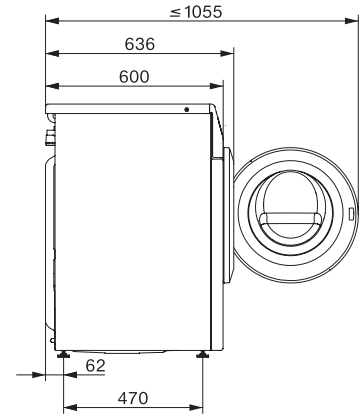

WCI880 WCS 125 Gala Edition

Lavatrice W1 a carica frontale:

con SteamCare, TwinDos e PowerWash per un'eccellente cura della biancheria.

W1 installation drawing, slanted facia or straight facia, measures in mm

W1 drawing, slanted facia or straight facia, measures in mm

W1 drawing, slanted facia or straight facia, measures in mm

W1 drawing, slanted facia or straight facia, measures in mm