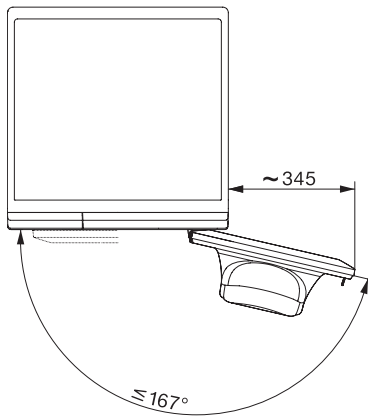

WEB395 WCS 125 Edition

Lavatrice W1 a carica frontale:

con A -20 %, SteamCare e PowerWash per un'eccellente cura della biancheria.

W1 installation drawing, slanted facia or straight facia, measures in mm

W1 drawing, slanted facia or straight facia, measures in mm

W1 drawing, slanted facia or straight facia, measures in mm

W1 drawing, slanted facia or straight facia, measures in mm