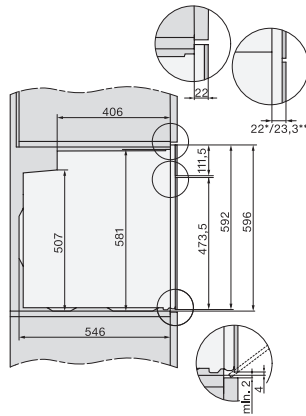

30

Temperature max in °C

300

Larghezza nicchia min. in mm

560

Larghezza nicchia max. in mm

568

Altezza nicchia min., in mm

590

Altezza nicchia max., in mm

595

Profondità vano d'incasso in mm

550

Larghezza elettrodomestico in mm

595

Altezza elettrodomestico in mm

installation H7000 XL, installation drawing

side view H7000 XL, installation drawings

built-in H7000 XL, installation drawing

H226x-1B/BP/E/EP/I/IP, H2x6xB/BP, H7x6xB/BP/BPX, installation drawings

DG2840, DG7x40, DGC7x4x, DG7x6x, DGC7x6x, DGD7635, DGM7x4x, DO7, H28B/BP, H7x4xB/BM/BP, H7x6xB/BP, installation drawing

side view H7000 XL build-under, installation drawing