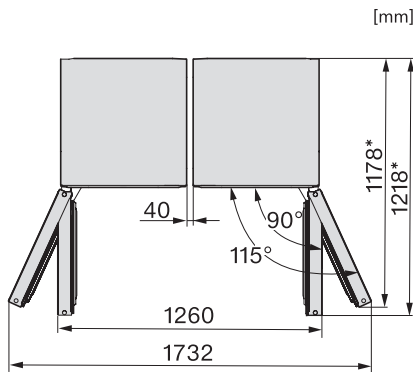

KS4383DD, KS4383ED, FNS4382E, FNS4382D, top view, Side-by-Side (*footnote) (installation drawings)