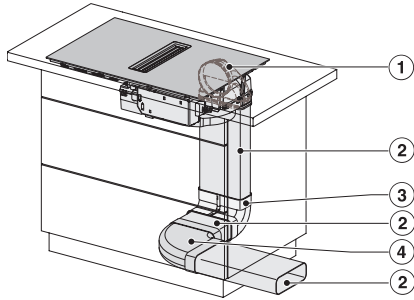

KMDA7473FL/FR – Operating options

KMDA7272FR, KMDA7473FR – Side view lying on top, Plug&Play – Installation drawing

KMDA7272FR, KMDA7473FR – Side view lying on top+X – Installation drawing

KMDA7272FL/FR, KMDA7473FL/FR, Air circulation (Installation drawing)

KMDA7272FR, KMDA7473FR – Side view lying on top+X, Plug&Play – Installation drawing

KMDA7272FL/FR, KMDA7473FL/FR – Installation variant 1 Basis -drawing

KMDA7272FL/FR, KMDA7473FL/FR, Plug&Play (Installation drawing)

KMDA7272FR, KMDA7473FR – Side view lying on top – Installation drawing

KMDA7272FL/FR, KMDA7473FL/FR – Installation variant 2 Basis – drawing

KMDA 7473 FR-U Silence

Piano cottura a induzione con aspiratore integrato con motore Silence e due aree Flex per funzionamento a ricircolo