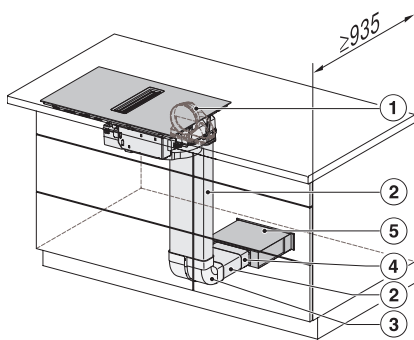

KMDA7272FL/FR, KMDA7473FL/FR - Installation variant 3 Basis - drawing