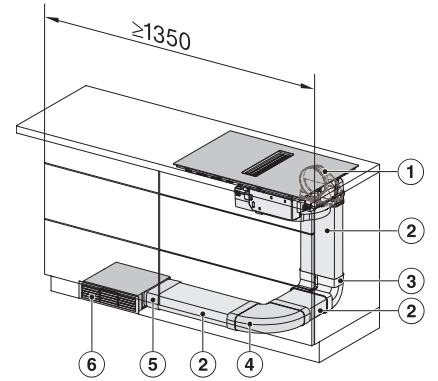

KMDA7272FL/FR, KMDA7473FL/FR - Installation variant 5 Circulating air - drawing