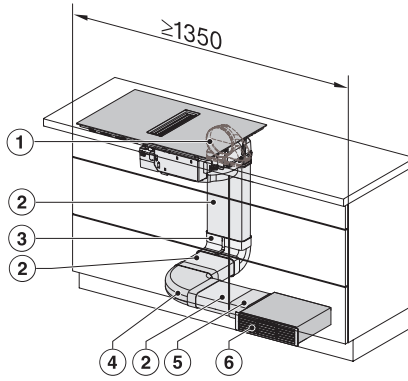

KMDA7272FL/FR, KMDA7473FL/FR - Installation variant 4 Circulating air - drawing