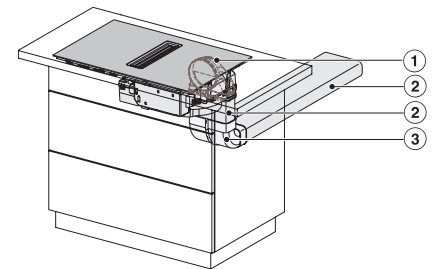

KMDA7473FL/FR – Operating options

KMDA7272FR, KMDA7473FR – Side view lying on top, Plug&Play – Installation drawing

KMDA7272FR, KMDA7473FR – Side view lying on top+X – Installation drawing

KMDA7272FL/FR, KMDA7473FL/FR, Air circulation (Installation drawing)

KMDA7272FR, KMDA7473FR – Side view lying on top+X, Plug&Play – Installation drawing

KMDA7272FL/FR, KMDA7473FL/FR – Installation variant 1 Basis -drawing

KMDA7272FL/FR, KMDA7473FL/FR, Plug&Play (Installation drawing)

KMDA7272FR, KMDA7473FR – Side view lying on top – Installation drawing

KMDA7272FL/FR, KMDA7473FL/FR – Installation variant 2 Basis – drawing

KMDA 7473 FR-U Silence

Piano cottura a induzione con aspiratore integrato con motore Silence e due aree Flex per funzionamento a ricircolo