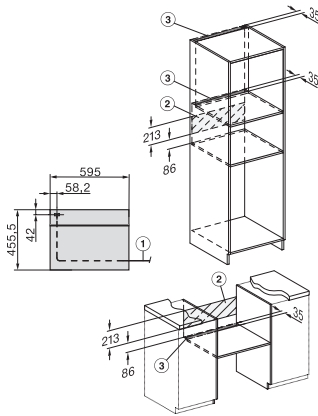

H 7840 BPX 125 Gala Ed
 Forno compatto senza maniglia
 design versatile con sonda termometrica e BrillantLight.

side view H7000 M, installation drawings

built-in H7000 M, installation drawing

built-in H7000 M build-under, installation drawing

Installation H7000 M, installation drawing

side view H7000 M build-under, installation drawings