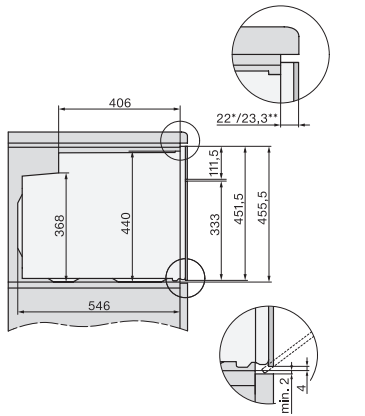

H 7840 BPX 125 Gala Ed
 Forno compatto senza maniglia
 design versatile con sonda termometrica e BrillantLight.

side view H7000 M, installation drawings

built-in H7000 M, installation drawing

built-in H7000 M build-under, installation drawing

Installation H7000 M, installation drawing

side view H7000 M build-under, installation drawings