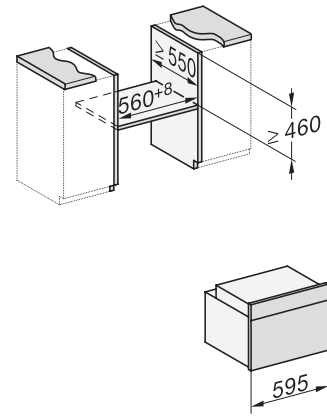

H 7840 BPX 125 Gala Ed
 Forno compatto senza maniglia
 design versatile con sonda termometrica e BrillantLight.

side view H7000 M, installation drawings

built-in H7000 M, installation drawing

built-in H7000 M build-under, installation drawing