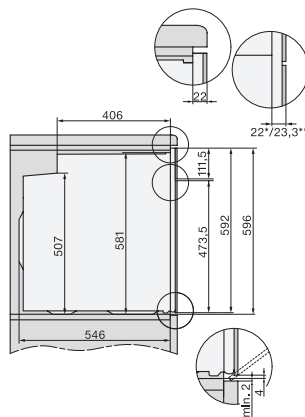

H 7464 BPX 125 Gala Ed

Forno senza maniglia

design versatile con sonda termometrica e illuminazione LED.

installation H7000 XL, installation drawing

side view H7000 XL, installation drawings

built-in H7000 XL, installation drawing

H226x-1B/BP/E/EP/I/IP, H2x6xB/BP, H7x6xB/BP/BPX, installation drawings

side view H7000 XL build-under, installation drawing