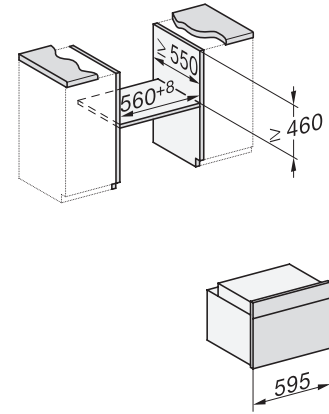

H 7440 BPX 125 Gala Ed
 Forno compatto senza maniglia
 design versatile con illuminazione LED e pirolisi.

side view H7000 M, installation drawings

built-in H7000 M, installation drawing

built-in H7000 M build-under, installation drawing