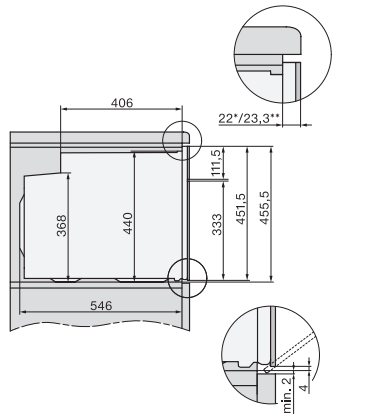

H 7440 BPX 125 Gala Ed
 Forno compatto senza maniglia
 design versatile con illuminazione LED e pirolisi.

side view H7000 M, installation drawings

built-in H7000 M, installation drawing

built-in H7000 M build-under, installation drawing

Installation H7000 M, installation drawing

side view H7000 M build-under, installation drawings