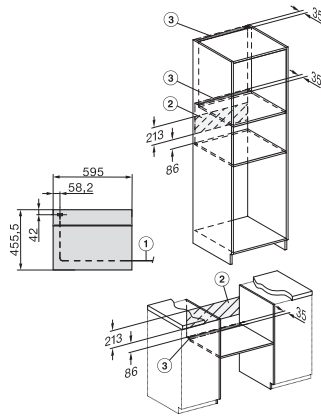

H 7440 BPX 125 Gala Ed
 Forno compatto senza maniglia
 design versatile con illuminazione LED e pirolisi.

side view H7000 M, installation drawings

built-in H7000 M, installation drawing

built-in H7000 M build-under, installation drawing

Installation H7000 M, installation drawing

side view H7000 M build-under, installation drawings