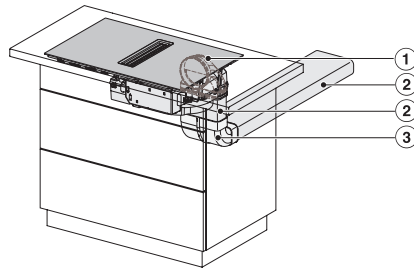

KMDA7272FL, KMDA7473FL – Side view flush, Plug&Play – Installation drawing

KMDA7272FL, KMDA7473FL – Side view lying on top, Plug&Play – Installation drawing

KMDA7272FL, KMDA7473FL – Side view flush+X, Plug&Play – Installation drawing

KMDA7272FL, KMDA7473FL – Side view lying on top+X, Plug&Play – Installation drawing

KMDA 7473 FL-U Silence

Piano cottura a induzione con aspiratore integrato con motore Silence e due aree Flex per funzionamento a ricircolo