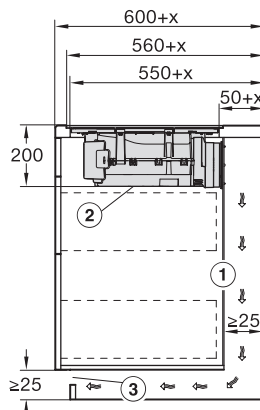

Dimensioni intaglio esterno in mm (profondità) con incasso a filo 524

Assorbimento complessivo in kW 7,50

Tensione in V 230

Frequenza in Hz 50-60

Lunghezza cavo di alimentazione in m 1,6

Accessori in dotazione

KMDA7473FL/FR – Operating options

KMDA7272FL/FR, KMDA7473FL/FR, Air circulation (Installation drawing)

KMDA7272FL/FR, KMDA7473FL/FR, Plug&Play (Installation drawing)

KMDA7272FL, KMDA7473FL – Side view flush, Plug&Play – Installation drawing

KMDA7272FL, KMDA7473FL – Side view lying on top, Plug&Play – Installation drawing

KMDA7272FL, KMDA7473FL – Side view flush+X, Plug&Play – Installation drawing

KMDA7272FL, KMDA7473FL – Side view lying on top+X, Plug&Play – Installation drawing