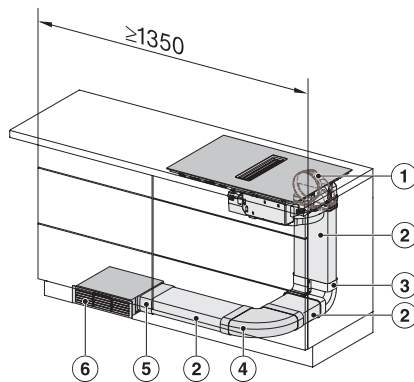

KMDA7272FL, KMDA7473FL – Side view flush, Plug&Play – Installation drawing

KMDA7272FL, KMDA7473FL – Side view lying on top, Plug&Play – Installation drawing

KMDA7272FL, KMDA7473FL – Side view flush+X, Plug&Play – Installation drawing

KMDA7272FL, KMDA7473FL – Side view lying on top+X, Plug&Play – Installation drawing

KMDA 7473 FL-U Silence

Piano cottura a induzione con aspiratore integrato con motore Silence e due aree Flex per funzionamento a ricircolo

KMDA7272FL/FR, KMDA7473FL/FR – Installation variant 1 Basis -drawing

KMDA7272FL/FR, KMDA7473FL/FR – Installation variant 2 Basis – drawing

KMDA7272FL/FR, KMDA7473FL/FR -Installation variant 3 Basis – drawing