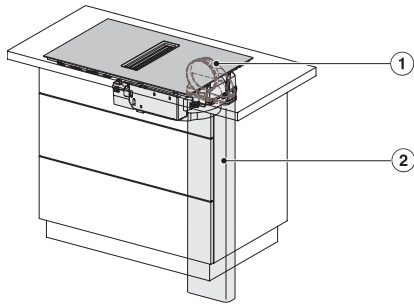

KMDA7272FL, KMDA7473FL – Side view flush, Plug&Play – Installation drawing

KMDA7272FL, KMDA7473FL – Side view lying on top, Plug&Play – Installation drawing

KMDA7272FL, KMDA7473FL – Side view flush+X, Plug&Play – Installation drawing

KMDA7272FL, KMDA7473FL – Side view lying on top+X, Plug&Play – Installation drawing

KMDA 7473 FL-U Silence

Piano cottura a induzione con aspiratore integrato con motore Silence e due aree Flex per funzionamento a ricircolo