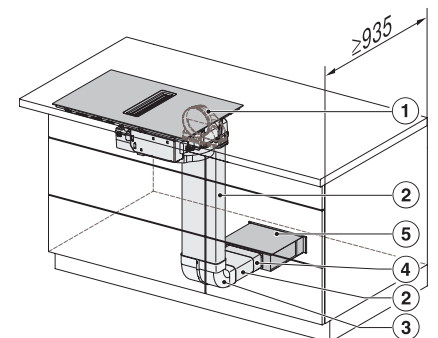

KMDA7272FL/FR, KMDA7473FL/FR -Installation variant 3 Basis – drawing