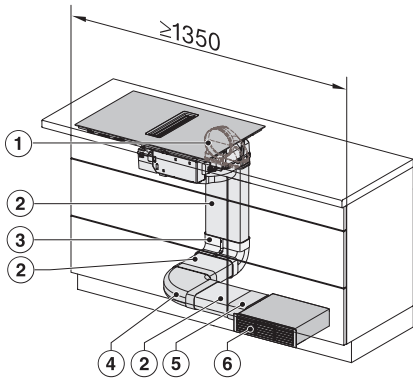

KMDA7272FL/FR, KMDA7473FL/FR – Installation variant 1 Basis -drawing

KMDA7272FL/FR, KMDA7473FL/FR – Installation variant 4 Circulating air – drawing