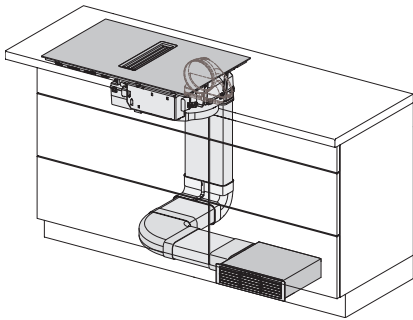

	Abluftbetrieb	Geführter Umluftbetrieb	Plug&Play-Betrieb
KMDA 7473 FR-A	✓	–	–
KMDA 7473 FR-U	–	✓	✓/✓
KMDA 7473 FL-A	✓	–	–
KMDA 7473 FL-U	–	✓	✓/✓

KMDA7272FL, KMDA7473FL – flush – Installation drawing

KMDA7272FL, KMDA7473FL – Installation drawing

KMDA7473FL/FR – Operating options

KMDA7272FL/FR, KMDA7473FL/FR, Air circulation (Installation drawing)

KMDA7272FL/FR, KMDA7473FL/FR, Plug&Play (Installation drawing)

KMDA7272FL, KMDA7473FL – Side view flush, Plug&Play – Installation drawing

KMDA7272FL, KMDA7473FL – Side view lying on top, Plug&Play – Installation drawing

KMDA7272FL, KMDA7473FL – Side view flush+X, Plug&Play – Installation drawing

KMDA7272FL, KMDA7473FL – Side view lying on top+X, Plug&Play – Installation drawing