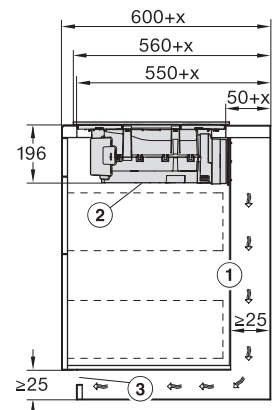

Dimensioni intaglio esterno in mm (profondità) con incasso a filo 524

Assorbimento complessivo in kW 7,50

Tensione in V 230

Frequenza in Hz 50-60

Lunghezza cavo di alimentazione in m 1,6

Accessori in dotazione

KMDA7473FL/FR – Operating options

KMDA7272FL/FR, KMDA7473FL/FR, Air circulation (Installation drawing)

KMDA7272FL/FR, KMDA7473FL/FR, Plug&Play (Installation drawing)

KMDA7272FL, KMDA7473FL – Side view flush, Plug&Play – Installation drawing

KMDA7272FL, KMDA7473FL – Side view lying on top, Plug&Play – Installation drawing

KMDA7272FL, KMDA7473FL – Side view flush+X, Plug&Play – Installation drawing

KMDA7272FL, KMDA7473FL – Side view lying on top+X, Plug&Play – Installation drawing