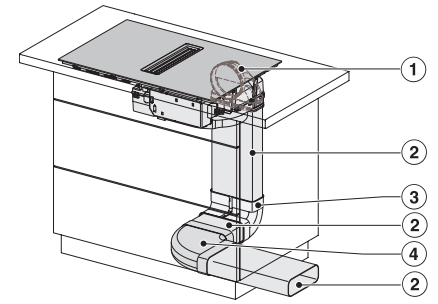

KMDA7272FL, KMDA7473FL – Side view flush, Plug&Play – Installation drawing

KMDA7272FL, KMDA7473FL – Side view lying on top, Plug&Play – Installation drawing

KMDA7272FL, KMDA7473FL – Side view flush+X, Plug&Play – Installation drawing

KMDA7272FL, KMDA7473FL – Side view lying on top+X, Plug&Play – Installation drawing

KMDA 7473 FL-U Silence

Piano cottura a induzione con aspiratore integrato con motore Silence e due aree Flex per funzionamento a ricircolo