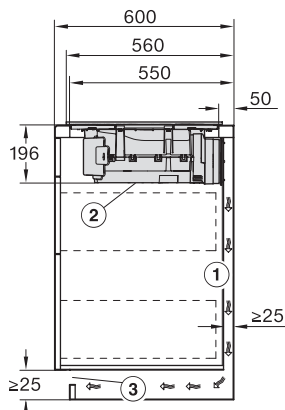

Dimensioni intaglio esterno in mm (profondità) con incasso a filo 524

Assorbimento complessivo in kW 7,50

Tensione in V 230

Frequenza in Hz 50-60

Lunghezza cavo di alimentazione in m 1,6

Accessori in dotazione

KMDA7473FL/FR – Operating options

KMDA7272FL/FR, KMDA7473FL/FR, Air circulation (Installation drawing)

KMDA7272FL/FR, KMDA7473FL/FR, Plug&Play (Installation drawing)

KMDA7272FL, KMDA7473FL – Side view flush, Plug&Play – Installation drawing

KMDA7272FL, KMDA7473FL – Side view lying on top, Plug&Play – Installation drawing

KMDA7272FL, KMDA7473FL – Side view flush+X, Plug&Play – Installation drawing

KMDA7272FL, KMDA7473FL – Side view lying on top+X, Plug&Play – Installation drawing