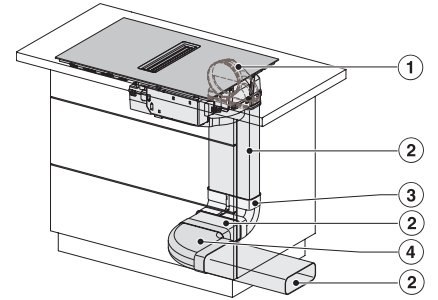

KMDA 7473 FL-U Silence

Piano cottura a induzione con aspiratore integrato con motore Silence e due aree Flex per funzionamento a ricircolo