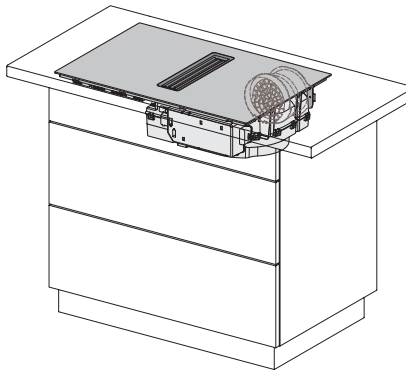

KMDA7473FL/FR – Operating options

KMDA7272FL/FR, KMDA7473FL/FR, Air circulation (Installation drawing)

KMDA7272FL/FR, KMDA7473FL/FR, Plug&Play (Installation drawing)

KMDA7272FL, KMDA7473FL – Side view flush, Plug&Play – Installation drawing

KMDA7272FL, KMDA7473FL – Side view lying on top, Plug&Play – Installation drawing

KMDA7272FL, KMDA7473FL – Side view flush+X, Plug&Play – Installation drawing

KMDA7272FL, KMDA7473FL – Side view lying on top+X, Plug&Play – Installation drawing