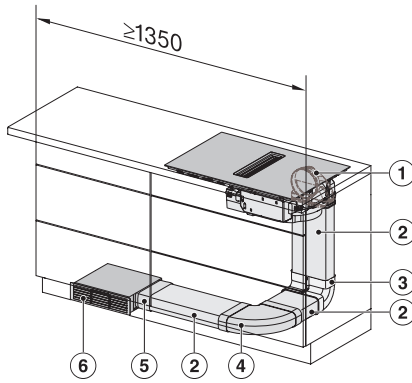

KMDA7272FL/FR, KMDA7473FL/FR – Installation variant 2 Basis – drawing

KMDA7272FL/FR, KMDA7473FL/FR – Installation variant 5 Circulating air – drawing