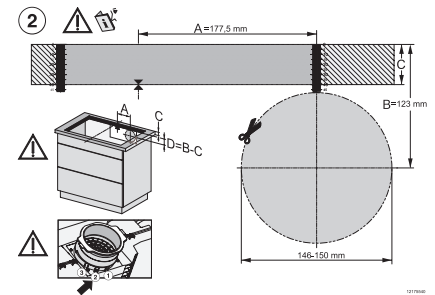

KMDA7272FL/FR, KMDA7473FL/FR – Installation variant 6 Circulating air – drawing