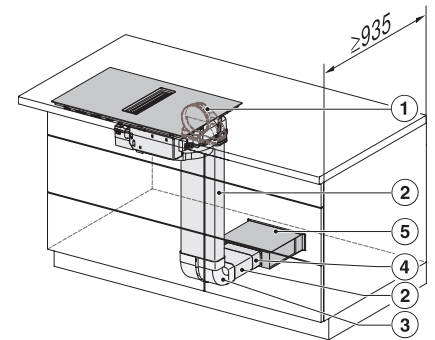

KMDA 7272 FR-U Silence

Piano cottura a induzione con aspiratore integrato

con motore Silence e 4 zone di cottura singole per funzionamento a ricircolo

KMDA7272FL/FR, KMDA7473FL/FR – surface installation, 21 cm, drilling template, Installation drawing