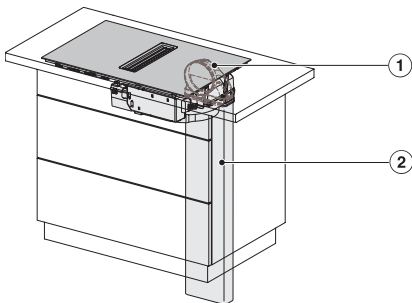

	Abluftbetrieb	Geführter Umluftbetrieb	Plug&Play-Betrieb
KMDA 7272 FR-A	✓	–	–
KMDA 7272 FR-U	–	✓	✓/✓
KMDA 7272 FL-A	✓	–	–
KMDA 7272 FL-U	–	✓	✓/✓

KMDA7272FL/FR – Operating options

KMDA7272FR, KMDA7473FR – Installation drawing

KMDA7272FL/FR, KMDA7473FL/FR, Air circulation (Installation drawing)

KMDA7272FL/FR, KMDA7473FL/FR, Plug&Play (Installation drawing)

KMDA7272FR, KMDA7473FR – Side view lying on top, Plug&Play – Installation drawing

KMDA7272FR, KMDA7473FR – Side view lying on top+X, Plug&Play – Installation drawing

KMDA7272FL/FR, KMDA7473FL/FR – Installation variant 1 Basis -drawing

KMDA7272FL/FR, KMDA7473FL/FR – Installation variant 2 Basis - drawing