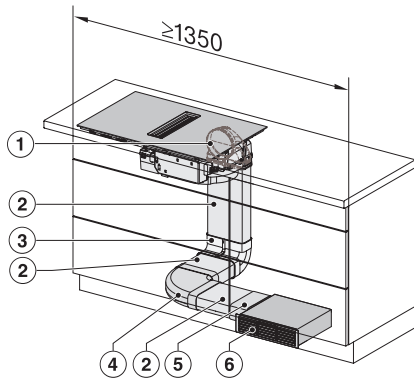

KMDA7272FR, KMDA7473FR – Side view lying on top+X, Plug&Play – Installation drawing

KMDA7272FL/FR, KMDA7473FL/FR – Installation variant 1 Basis -drawing

KMDA7272FL/FR, KMDA7473FL/FR – Installation variant 2 Basis - drawing

KMDA7272FL/FR, KMDA7473FL/FR -Installation variant 3 Basis – drawing

KMDA 7272 FR-U Silence

Piano cottura a induzione con aspiratore integrato

con motore Silence e 4 zone di cottura singole per funzionamento a ricircolo