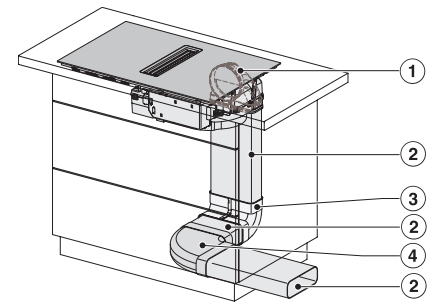

	Abluftbetrieb	Geführter Umluftbetrieb	Plug&Play-Betrieb
KMDA 7272 FR-A	✓	–	–
KMDA 7272 FR-U	–	✓	✓/✓
KMDA 7272 FL-A	✓	–	–
KMDA 7272 FL-U	–	✓	✓/✓

KMDA7272FL/FR – Operating options

KMDA7272FR, KMDA7473FR – Installation drawing

KMDA7272FL/FR, KMDA7473FL/FR, Air circulation (Installation drawing)

KMDA7272FL/FR, KMDA7473FL/FR, Plug&Play (Installation drawing)

KMDA7272FR, KMDA7473FR – Side view lying on top, Plug&Play – Installation drawing

KMDA7272FR, KMDA7473FR – Side view lying on top+X, Plug&Play – Installation drawing

KMDA7272FL/FR, KMDA7473FL/FR – Installation variant 1 Basis -drawing

KMDA7272FL/FR, KMDA7473FL/FR – Installation variant 2 Basis - drawing