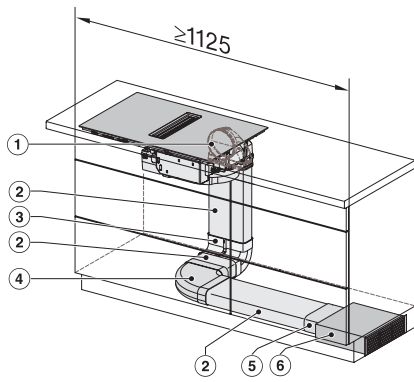

KMDA7272FL/FR, KMDA7473FL/FR – Installation variant 13 Circulating air – drawing