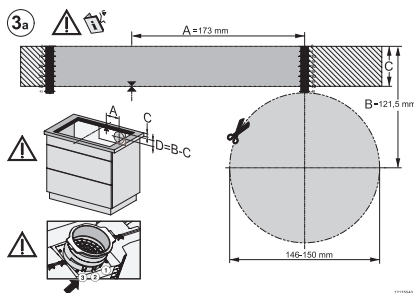

KMDA7272FL/FR, KMDA7473FL/FR – surface installation, 21 cm, drilling template, Installation drawing