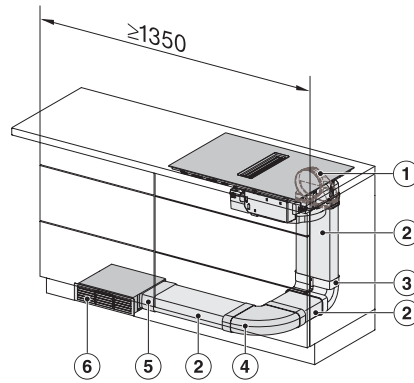

KMDA7272FL/FR, KMDA7473FL/FR – Installation variant 5 Circulating air – drawing