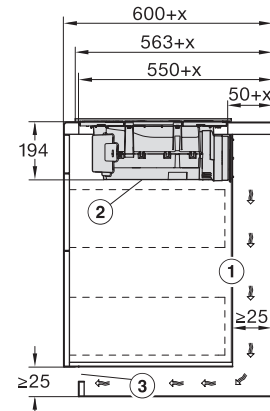

KMDA7272FL/FR, KMDA7473FL/FR, Air circulation (Installation drawing)

KMDA7272FR, KMDA7473FR – Side view lying on top+X, Plug&Play – Installation drawing