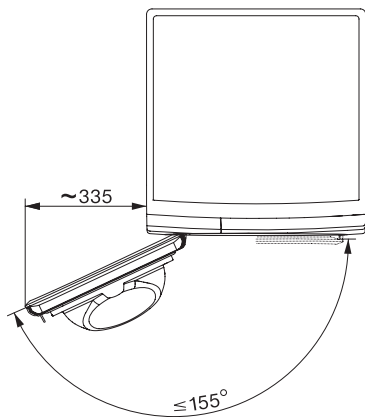

TWW780WP Passion
Asciugatrici T1 a pompa di calore:
A+++ -10 % | 9 kg | M Touch | SteamFinish | SilenceDrum

T1 installation drawing, faccia 5 degree, measures in mm

T1 drawing, faccia 5 degree, measures in mm

T1 drawing, faccia 5 degree, with porthole, measures in mm

T1 drawing, faccia 5 degree, measures in mm