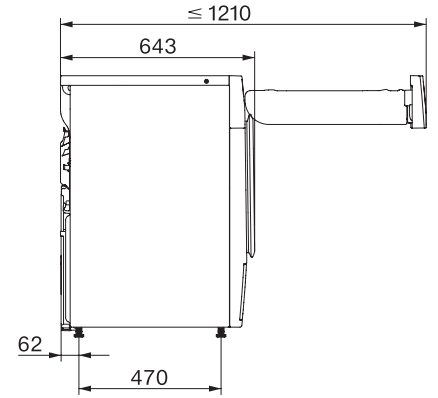

TWW780WP Passion
Asciugatrici T1 a pompa di calore:
A+++ -10 % | 9 kg | M Touch | SteamFinish | SilenceDrum

T1 installation drawing, faccia 5 degree, measures in mm

T1 drawing, faccia 5 degree, measures in mm

T1 drawing, faccia 5 degree, with porthole, measures in mm

T1 drawing, faccia 5 degree, measures in mm