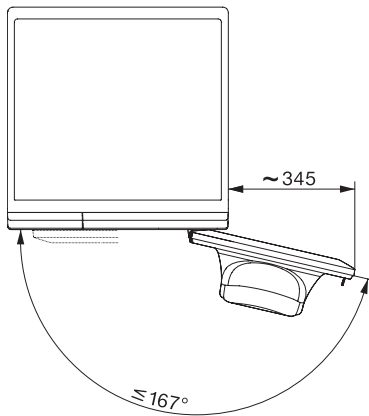

WEG375 WPS PWash&9kg

Lavatrice W1 a carica frontale:

A | 9 kg | 1.400 giri/min | QuickPowerWash | Pre-stiratura | Miele@home

W1 installation drawing, slanted fascia or straight fascia, measures in mm

W1 drawing, slanted fascia or straight fascia, measures in mm

W1 drawing, slanted fascia or straight fascia, measures in mm

W1 drawing, slanted fascia or straight fascia, measures in mm