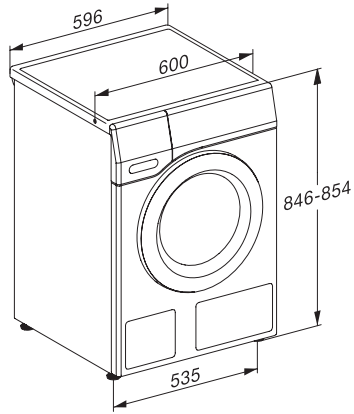

WEG375 WPS PWash&9kg

Lavatrice W1 a carica frontale:

A | 9 kg | 1.400 giri/min | QuickPowerWash | Pre-stiratura | Miele@home

W1 installation drawing, slanted fascia or straight fascia, measures in mm

W1 drawing, slanted fascia or straight fascia, measures in mm