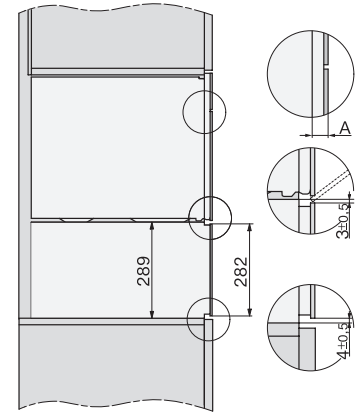

DG 7240

Forno a vapore da incasso

per cucinare in modo sano, con programmi automatici e connessione in rete.

H7000 handle, installation drawing

Installation DG, DGM, DGC XL, ESW7x20 installation drawings

side view, DG, DGM, ESW7x20 installation drawings

Installation_DG_DGM_DGC_XL_ESW7x10_EVS7010, installation drawings

ESW7x10, EVS7010, DG7x4x, DGM7x4x installation drawings

DG7xxx, DGM7xxx, installation drawings

built-in DG DGM DGC XL build-under, installation drawing