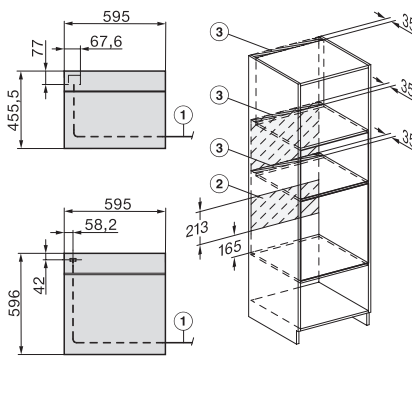

## H 7860 BPX

Forno senza maniglia

design versatile con sonda termometrica e BrillantLight.

installation H7000 XL, installation drawing

side view H7000 XL, installation drawings

built-in H7000 XL, installation drawing

Installation H7000 XL underframe, installation drawings

Installation H7000 BM XL, installation drawings

side view H7000 XL build-under, installation drawing

side view Kombi BM XL, installation drawings

Installation Kombi BM XL, installation drawings