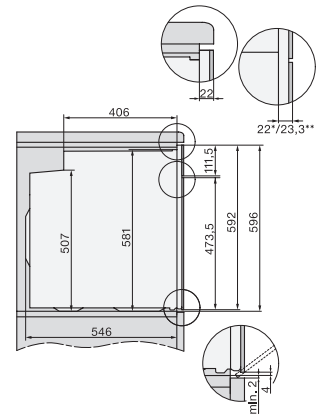

## H 7860 BPX

Forno senza maniglia

design versatile con sonda termometrica e BrillantLight.

installation H7000 XL, installation drawing

side view H7000 XL, installation drawings

built-in H7000 XL, installation drawing

H226x-1B/BP/E/EP/I/IP, H2x6xB/BP, H7x6xB/BP/BPX, installation drawings

H226x-1B/BP/E/EP/I/IP, H2760B/BP, H28x0B/BP, H7x40BM/BMX, H7x6xB/BP/BPX, installation drawings

side view H7000 XL build-under, installation drawing