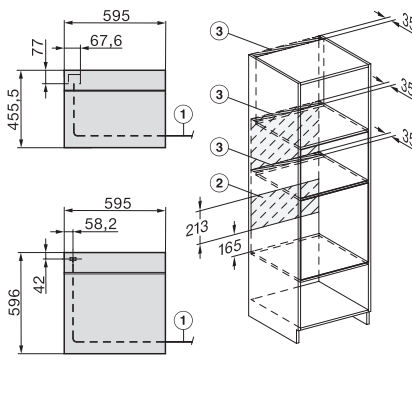

## H 7860 BPX

Forno senza maniglia

design versatile con sonda termometrica e BrillantLight.

installation H7000 XL, installation drawing

side view H7000 XL, installation drawings

built-in H7000 XL, installation drawing

H226x-1B/BP/E/EP/I/IP, H2x6xB/BP, H7x6xB/BP/BPX, installation drawings

H226x-1B/BP/E/EP/I/IP, H2760B/BP, H28x0B/BP, H7x40BM/BMX, H7x6xB/BP/BPX, installation drawings

side view H7000 XL build-under, installation drawing

H2xxx-1 B/BP/E/I/IP, H7xxx B/BP/BM/BMX, installation drawings

H2xxx-1 B/BP/E/I/IP, H7xxx B/BP/BM/BMX, installation drawings