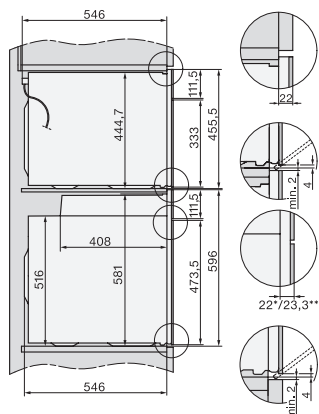

## H 7860 BPX

Forno senza maniglia

design versatile con sonda termometrica e BrillantLight.

installation H7000 XL, installation drawing

side view H7000 XL, installation drawings

built-in H7000 XL, installation drawing

H226x-1B/BP/E/EP/I/IP, H2x6xB/BP, H7x6xB/BP/BPX, installation drawings

H226x-1B/BP/E/EP/I/IP, H2760B/BP, H28x0B/BP, H7x40BM/BMX, H7x6xB/BP/BPX, installation drawings

side view H7000 XL build-under, installation drawing

H2xxx-1 B/BP/E/I/IP, H7xxx B/BP/BM/BMX, installation drawings

H2xxx-1 B/BP/E/I/IP, H7xxx B/BP/BM/BMX, installation drawings