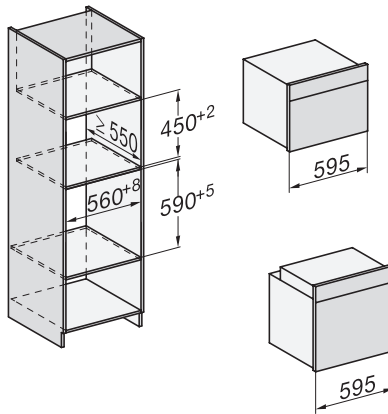

## H 7860 BPX

Forno senza maniglia

design versatile con sonda termometrica e BrillantLight.

installation H7000 XL, installation drawing

side view H7000 XL, installation drawings

built-in H7000 XL, installation drawing

H226x-1B/BP/E/EP/I/IP, H2x6xB/BP, H7x6xB/BP/BPX, installation drawings

H226x-1B/BP/E/EP/I/IP, H2760B/BP, H28x0B/BP, H7x40BM/BMX, H7x6xB/BP/BPX, installation drawings

side view H7000 XL build-under, installation drawing