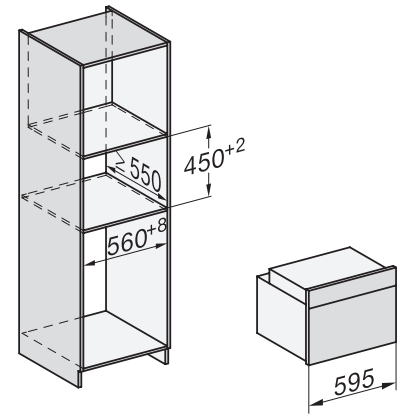

## H 7840 BPX

Forno compatto senza maniglia

design versatile con sonda termometrica e BrillantLight.

side view H7000 M, installation drawings

side view H7000 M, installation drawings, GB, AU

built-in H7000 M, installation drawing

built-in H7000 M build-under, installation drawing

Installation H7000 M, installation drawing

side view H7000 M build-under, installation drawings