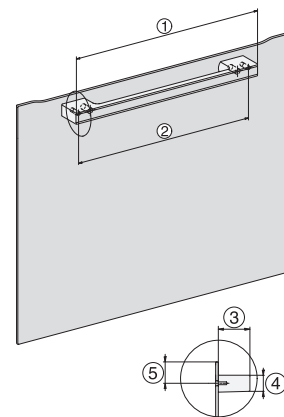

H 7840 BP
Forni compatti
design versatile con sonda termometrica e BrillantLight.

side view H7000 M, installation drawings

side view H7000 M, installation drawings, GB, AU

built-in H7000 M, installation drawing

built-in H7000 M build-under, installation drawing

Installation H7000 M, installation drawing

H7000 handle, glass, installation drawings

side view H7000 M build-under, installation drawings