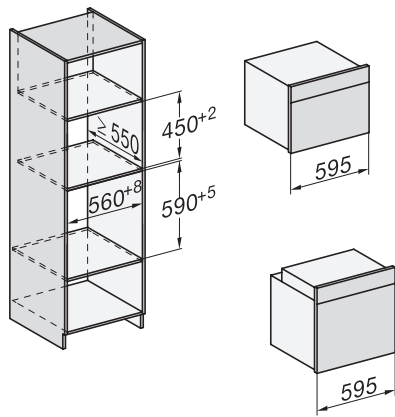

H226x-1B/BP/E/EP/I/P, H2760B/BP, H28x0B/BP, H7x40BM/BMX, H7x6xB/BP/BPX, installation drawings