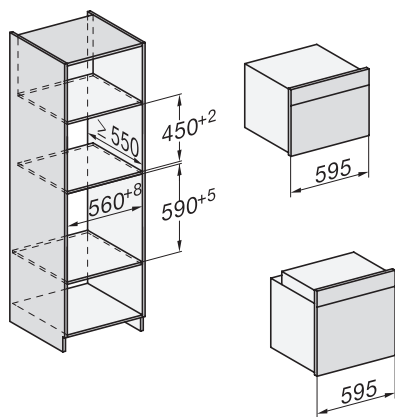

H 7660 BP

Forni

design versatile con sonda termometrica e BrillantLight

installation H7000 XL, installation drawing

side view H7000 XL, installation drawings

built-in H7000 XL, installation drawing

Installation H7000 XL underframe, installation drawings

H2x6x-1B/BP/E/EP//IP, H2850BP, H7x6xB/BP/BPX, H2x6xB, installation drawings

H7000 handle, installation drawing

Installation H7000 BM XL, installation drawings

side view H7000 XL build-under, installation drawing