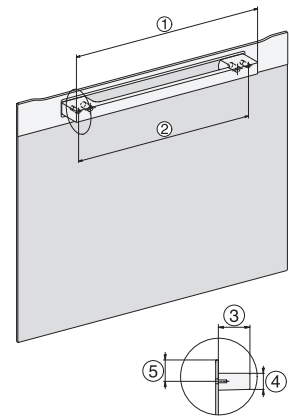

H 7660 BP

Forni

design versatile con sonda termometrica e BrillantLight

installation H7000 XL, installation drawing

side view H7000 XL, installation drawings

built-in H7000 XL, installation drawing

Installation H7000 XL underframe, installation drawings

H2x6x-1B/BP/E/EP//IP, H2850BP, H7x6xB/BP/BPX, H2x6xB, installation drawings

H7000 handle, installation drawing

Installation H7000 BM XL, installation drawings

side view H7000 XL build-under, installation drawing