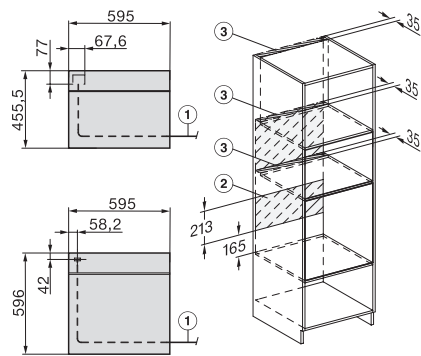

H 7660 BP

Forni

design versatile con sonda termometrica e BrillantLight

Installation Kombi BM XL, installation drawings