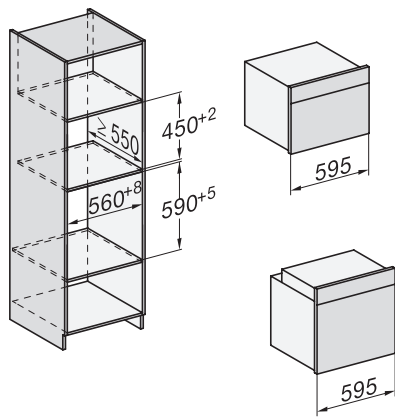

H 7660 BP  
Forni  
design versatile con sonda termometrica e BrillantLight

installation H7000 XL, installation drawing

side view H7000 XL, installation drawings

built-in H7000 XL, installation drawing

Installation H7000 XL underframe, installation drawings

H2x6x-1B/BP/E/EP/I/IP, H2850BP, H7x6xB/BP/BPX, H2x6xB, installation drawings

H7000 handle, glass, installation drawings

Installation H7000 BM XL, installation drawings

side view H7000 XL build-under, installation drawing