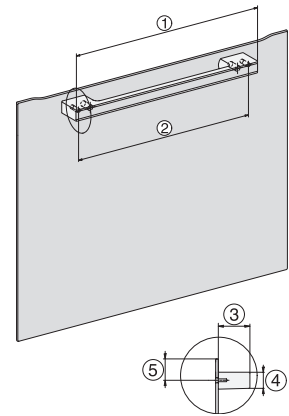

H 7660 BP  
Forni  
design versatile con sonda termometrica e BrillantLight

installation H7000 XL, installation drawing

side view H7000 XL, installation drawings

built-in H7000 XL, installation drawing

Installation H7000 XL underframe, installation drawings

H2x6x-1B/BP/E/EP/I/IP, H2850BP, H7x6xB/BP/BPX, H2x6xB, installation drawings

H7000 handle, glass, installation drawings

Installation H7000 BM XL, installation drawings

side view H7000 XL build-under, installation drawing