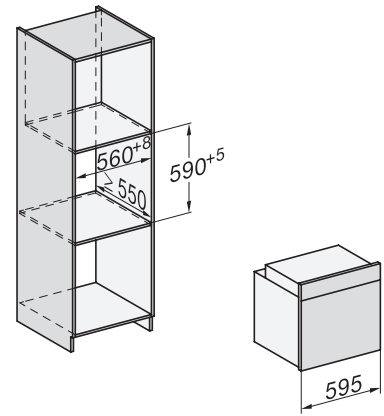

H 7464 BPX

Forno senza maniglia

design versatile con sonda termometrica e illuminazione LED.

installation H7000 XL, installation drawing

side view H7000 XL, installation drawings

built-in H7000 XL, installation drawing