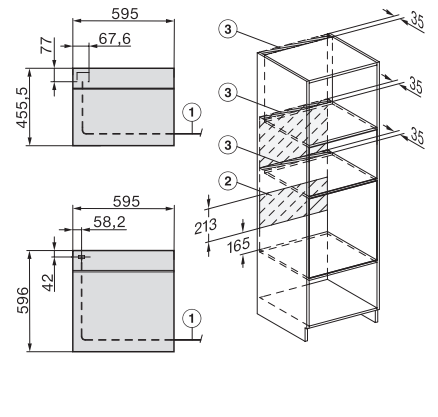

H 7464 BPX

Forno senza maniglia

design versatile con sonda termometrica e illuminazione LED.

installation H7000 XL, installation drawing

side view H7000 XL, installation drawings

built-in H7000 XL, installation drawing

H226x-1B/BP/E/EP/I/IP, H2x6xB/BP, H7x6xB/BP/BPX, H2x6xB, installation drawings

H2x6x-1B/BP/E/EP/I/IP, H2850BP, H7x6xB/BP/BPX, H2x6xB, installation drawings

H226x-1B/BP/E/EP/I/IP, H2760B/BP, H28x0B/BP, H7x40BM/BMX, H7x6xB/BP/BPX, installation drawings

side view H7000 XL build-under, installation drawing

H2xxx-1 B/BP/E/I/IP, H7xxx B/BP/BM/BMX, installation drawings

H2xxx-1 B/BP/E/I/IP, H7xxx B/BP/BM/BMX, installation drawings