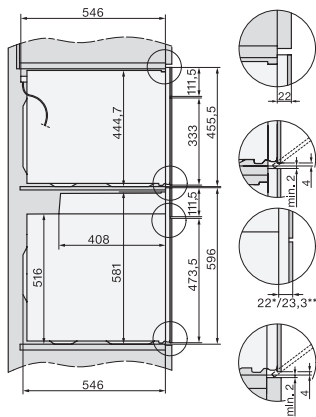

H 7464 BPX

Forno senza maniglia

design versatile con sonda termometrica e illuminazione LED.

installation H7000 XL, installation drawing

side view H7000 XL, installation drawings

built-in H7000 XL, installation drawing

H226x-1B/BP/E/EP/I/IP, H2x6xB/BP, H7x6xB/BP/BPX, H2x6xB, installation drawings

H2x6x-1B/BP/E/EP/I/IP, H2850BP, H7x6xB/BP/BPX, H2x6xB, installation drawings

H226x-1B/BP/E/EP/I/IP, H2760B/BP, H28x0B/BP, H7x40BM/BMX, H7x6xB/BP/BPX, installation drawings

side view H7000 XL build-under, installation drawing

H2xxx-1 B/BP/E/I/IP, H7xxx B/BP/BM/BMX, installation drawings

H2xxx-1 B/BP/E/I/IP, H7xxx B/BP/BM/BMX, installation drawings