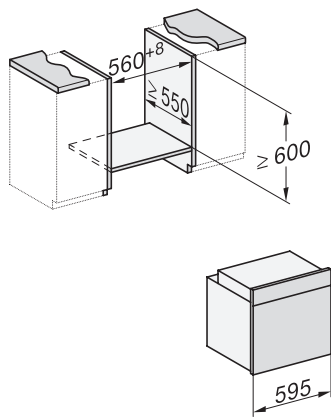

H 7464 BPX

Forno senza maniglia

design versatile con sonda termometrica e illuminazione LED.

installation H7000 XL, installation drawing

side view H7000 XL, installation drawings

built-in H7000 XL, installation drawing

H226x-1B/BP/E/EP/I/IP, H2x6xB/BP, H7x6xB/BP/BPX, H2x6xB, installation drawings

H2x6x-1B/BP/E/EP/I/IP, H2850BP, H7x6xB/BP/BPX, H2x6xB, installation drawings

H226x-1B/BP/E/EP/I/IP, H2760B/BP, H28x0B/BP, H7x40BM/BMX, H7x6xB/BP/BPX, installation drawings