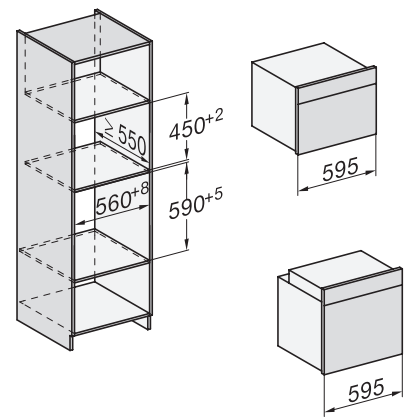

H226x-1B/BP/E/EP/I/IP, H2760B/BP, H28x0B/BP, H7x40BM/BMX, H7x6xB/BP/BPX, installation drawings