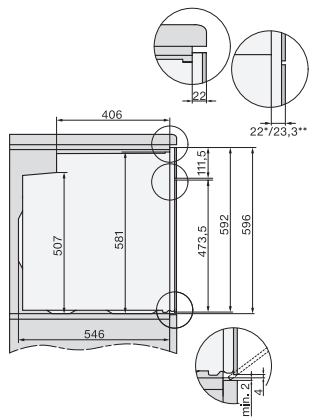

H 7464 BPX

Forno senza maniglia

design versatile con sonda termometrica e illuminazione LED.

installation H7000 XL, installation drawing

side view H7000 XL, installation drawings

built-in H7000 XL, installation drawing

H226x-1B/BP/E/EP/I/IP, H2x6xB/BP, H7x6xB/BP/BPX, H2x6xB, installation drawings

H2x6x-1B/BP/E/EP/I/IP, H2850BP, H7x6xB/BP/BPX, H2x6xB, installation drawings

H226x-1B/BP/E/EP/I/IP, H2760B/BP, H28x0B/BP, H7x40BM/BMX, H7x6xB/BP/BPX, installation drawings

side view H7000 XL build-under, installation drawing

H2xxx-1 B/BP/E/I/IP, H7xxx B/BP/BM/BMX, installation drawings

H2xxx-1 B/BP/E/I/IP, H7xxx B/BP/BM/BMX, installation drawings