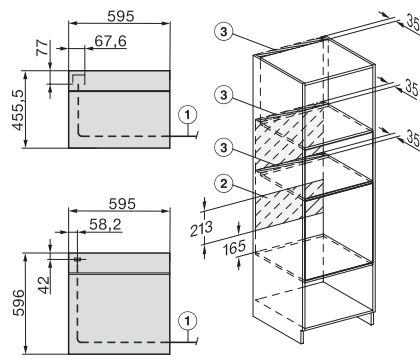

H2x6x-1B/BP/E/EP/I/IP, H2850BP, H7x6xB/BP/BPX, H2x6xB, installation drawings

DG2840, DG7x40, DGC7x4x, DG7x6x, DGC7x6x, DGD7635, DGM7x4x, DO7, H28B/BP, H7x4xB/BM/BP, H7x6xB/BP, installation drawing

H226x-1B/BP/E/EP/I/IP, H2760B/BP, H28x0B/BP, H7x40BM/BMX, H7x6xB/BP/BPX, installation drawings

side view H7000 XL build-under, installation drawing

H2xxx-1 B/BP/E/I/IP, H7xxx B/BP/BM/BMX, installation drawings

H 7464 BP

Forni

design versatile con sonda termometrica e illuminazione LED.

H2xxx-1 B/BP/E/IP, H7xxx B/BP/BM/BMX, installation drawings