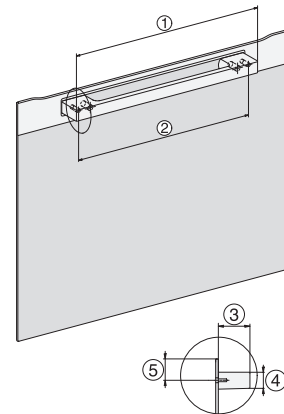

DG2840, DG7x40, DGC7x4x, DG7x6x, DGC7x6x, DGD7635, DGM7x4x, DO7, H28B/BP, H7x4xB/BM/BP, H7x6xB/BP, installation drawing