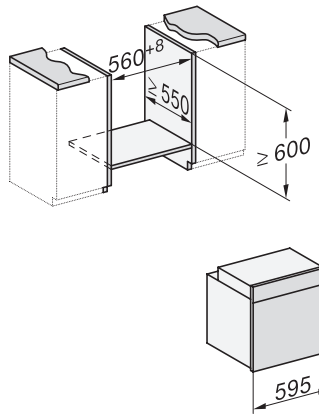

H 7464 BP

Forni

design versatile con sonda termometrica e illuminazione LED.

installation H7000 XL, installation drawing

side view H7000 XL, installation drawings

built-in H7000 XL, installation drawing

H226x-1B/BP/E/EP/I/IP, H2x6xB/BP, H7x6xB/BP/BPX, installation drawings