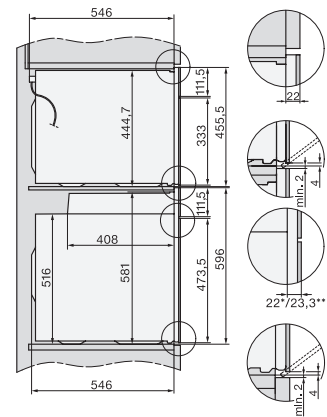

H 7464 BP

Forni

design versatile con sonda termometrica e illuminazione LED.

installation H7000 XL, installation drawing

side view H7000 XL, installation drawings

built-in H7000 XL, installation drawing

Installation H7000 XL underframe, installation drawings

H2x6x-1B/BP/E/EP/IP, H2850BP, H7x6xB/BP/BPX, H2x6xB, installation drawings

H7000 handle, glass, installation drawings

Installation H7000 BM XL, installation drawings

side view H7000 XL build-under, installation drawing