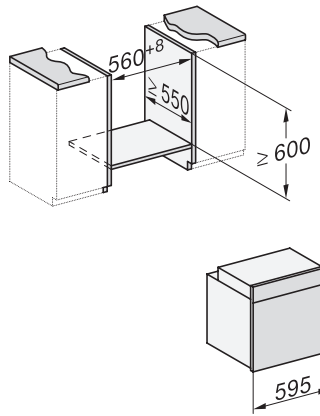

H 7464 BP

Forni

design versatile con sonda termometrica e illuminazione LED.

installation H7000 XL, installation drawing

side view H7000 XL, installation drawings

built-in H7000 XL, installation drawing

Installation H7000 XL underframe, installation drawings

H2x6x-1B/BP/E/EP/IP, H2850BP, H7x6xB/BP/BPX, H2x6xB, installation drawings

H7000 handle, glass, installation drawings

Installation H7000 BM XL, installation drawings

side view H7000 XL build-under, installation drawing