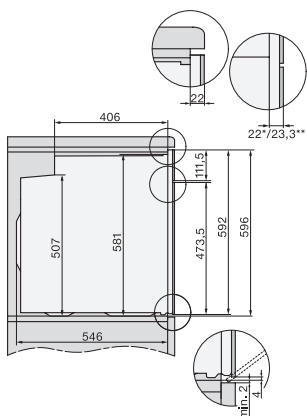

H 7460 B
Forni
design versatile con illuminazione LED e PerfectClean.

side view H7000 XL, installation drawings

built-in H7000 XL, installation drawing

H226x-1B/BP/E/EP/I/IP, H2x6xB/BP, H7x6xB/BP/BPX, installation drawings

H226x-1B/E/I, H2x6xB, H7x6xB, installation drawings

DG2840, DG7x40, DGC7x4x, DG7x6x, DGC7x6x, DGD7635, DGM7x4x, DO7, H28B/BP, H7x4xB/BM/BP, H7x6xB/BP, installation drawing

H226x-1B/BP/E/EP/I/IP, H2760B/BP, H28x0B/BP, H7x40BM/BMX, H7x6xB/BP/BPX, installation drawings

side view H7000 XL build-under, installation drawing

H2xxx-1 B/BP/E/I/IP, H7xxx B/BP/BM/BMX, installation drawings

H2xxx-1 B/BP/E/I/IP, H7xxx B/BP/BM/BMX, installation drawings