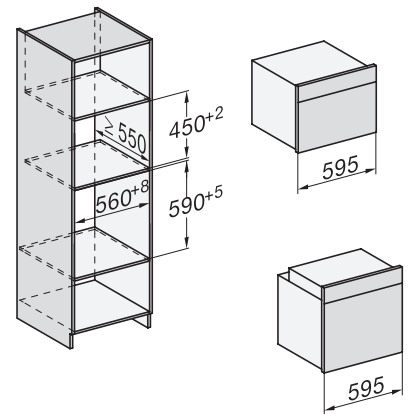

H226x-1B/BP/E/EP/I/IP, H2760B/BP, H28x0B/BP, H7x40BM/BMX, H7x6xB/BP/BPX, installation drawings