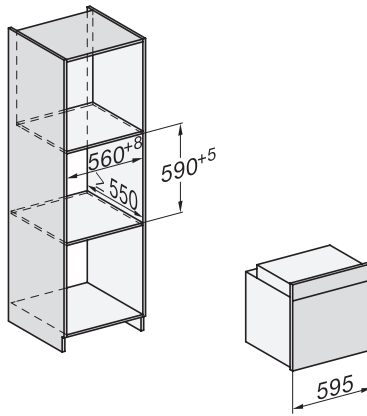

H 7460 B  
Forni  
design versatile con illuminazione LED e PerfectClean.

side view H7000 XL, installation drawings

built-in H7000 XL, installation drawing

Installation H7000 XL underframe, installation drawings