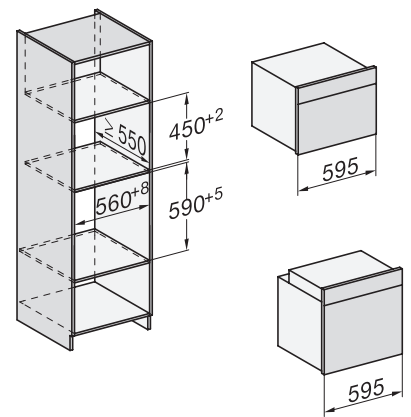

Installation H7000 BM XL, installation drawings