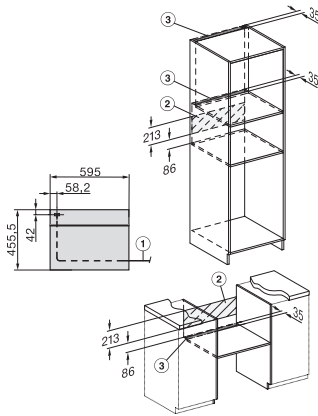

H 7440 BPX

Forno compatto senza maniglia
design versatile con illuminazione LED e pirolisi.

side view H7000 M, installation drawings

built-in H7000 M, installation drawing

built-in H7000 M build-under, installation drawing

Installation H7000 M, installation drawing

side view H7000 M build-under, installation drawings