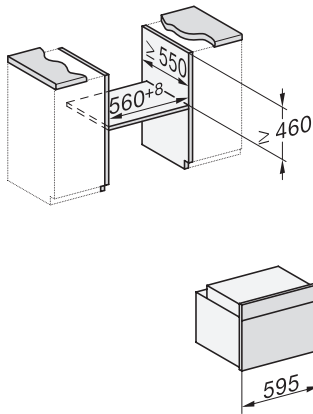

H 7440 BPX

Forno compatto senza maniglia
design versatile con illuminazione LED e pirolisi.

side view H7000 M, installation drawings

side view H7000 M, installation drawings, GB, AU

built-in H7000 M, installation drawing

built-in H7000 M build-under, installation drawing

Installation H7000 M, installation drawing

side view H7000 M build-under, installation drawings