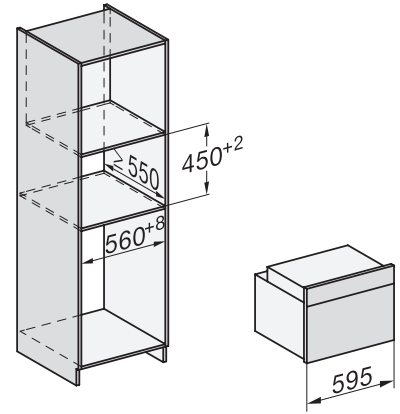

H 7440 BPX

Forno compatto senza maniglia
design versatile con illuminazione LED e pirolisi.

side view H7000 M, installation drawings

side view H7000 M, installation drawings, GB, AU

built-in H7000 M, installation drawing

built-in H7000 M build-under, installation drawing

Installation H7000 M, installation drawing

side view H7000 M build-under, installation drawings