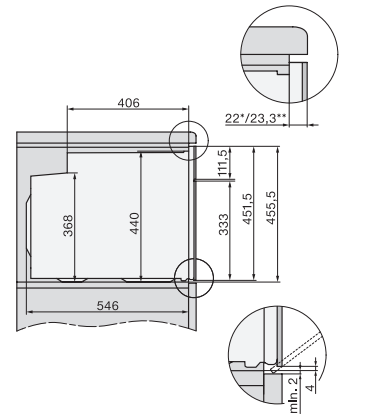

H 7440 BPX

Forno compatto senza maniglia
design versatile con illuminazione LED e pirolisi.

side view H7000 M, installation drawings

side view H7000 M, installation drawings, GB, AU

built-in H7000 M, installation drawing

built-in H7000 M build-under, installation drawing

Installation H7000 M, installation drawing

side view H7000 M build-under, installation drawings