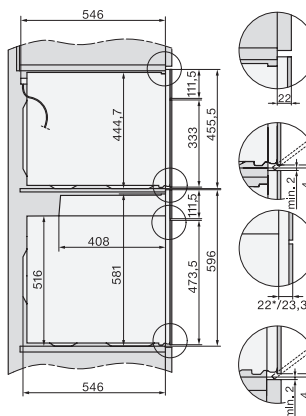

Larghezza nicchia min. in mm

560

Larghezza nicchia max. in mm

568

Altezza nicchia min., in mm

590

Altezza nicchia max., in mm

595

H 7264 BP

Forni

design versatile con display dai testi chiari, connettività e pirolisi.

installation H7000 XL, installation drawing

side view H7000 XL, installation drawings

built-in H7000 XL, installation drawing

Installation H7000 XL underframe, installation drawings

H2x6x-1B/BP/E/EP/IP, H2850BP, H7x6xB/BP/BPX, H2x6xB, installation drawings

H7000 handle, glass, installation drawings

Installation H7000 BM XL, installation drawings

side view Kombi BM XL, installation drawings

Installation Kombi BM XL, installation drawings