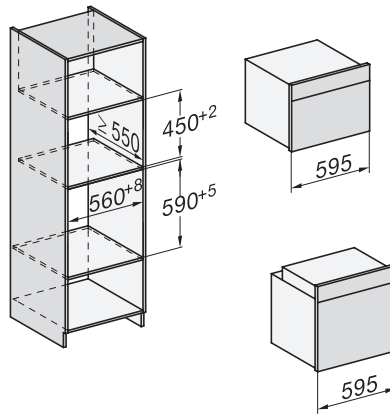

Installation H7000 BM XL, installation drawings