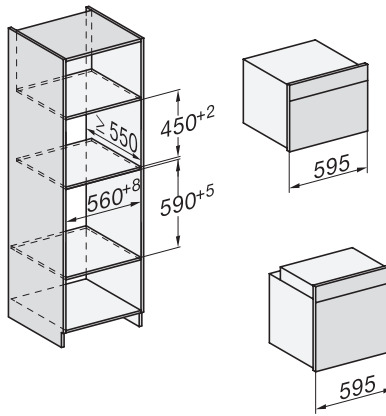

H 7840 BMX

Forno compatto combinato senza maniglia con le microonde design trasversale, programmi automatici e sonda termometrica.

side view H7000 BM, installation drawings

built-in H7000 BM, installation drawing

built-in H7000 BM build-under, installation drawings

installation H7000 BM, installation drawing

H226x-1 B/BP/E/EP/I/IP, H2760B/BP, H28x0B/BP, H7x40BM/BMX, H7x6x6/BP/BPX, installation drawings

side view H7000 BM build-under, installation drawings