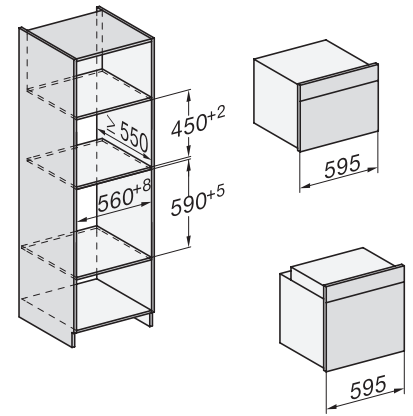

H226x-1B/BP/E/EP/I/IP, H2760B/BP, H28x0B/BP, H7x40BM/BMX, H7x6xB/BP/BPX, installation drawings