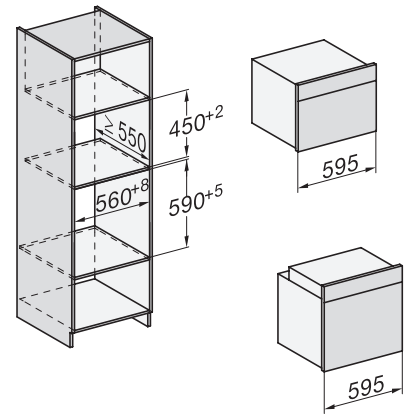

Installation H7000 BM XL, installation drawings