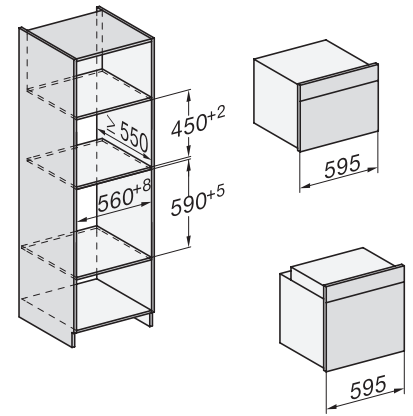

H226x-1B/BP/E/IP, H2760B/BP, H28x0B/BP, H7x40BM/BMX, H7x6xB/BP/BPX, installation drawings