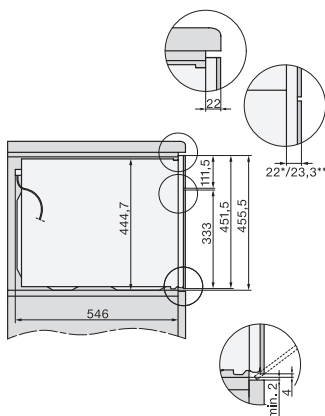

Larghezza nicchia max. in mm

568

Altezza nicchia min., in mm

450

Altezza nicchia max., in mm

452

Profondità vano d'incasso in mm

550

Larghezza elettrodomestico in mm

595

Altezza elettrodomestico in mm

456

Profondità elettrodomestico in mm

569

Peso in kg

36,0

built-in H7000 BM build-under, installation drawings

installation H7000 BM, installation drawing

H7000 handle, installation drawing

H226x-1B/BP/E/EP/IP, H2760B/BP, H28x0B/BP, H7x40BM/BMX, H7x6xB/BP/BPX, installation drawings

side view H7000 BM build-under, installation drawings

H2xxx-1 B/BP/E/IP, H7xxx B/BP/BM/BMX, installation drawings

H2xxx-1 B/BP/E/IP, H7xxx B/BP/BM/BMX, installation drawings