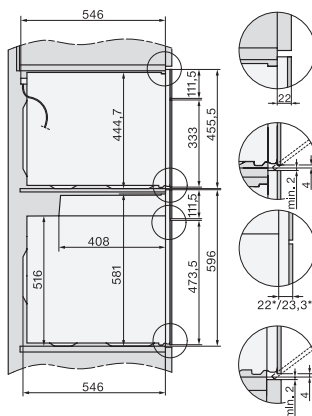

Larghezza nicchia max. in mm

568

Altezza nicchia min., in mm

450

Altezza nicchia max., in mm

452

Profondità vano d'incasso in mm

550

Larghezza elettrodomestico in mm

595

Altezza elettrodomestico in mm

456

Profondità elettrodomestico in mm

569

Peso in kg

36,0

built-in H7000 BM build-under, installation drawings

installation H7000 BM, installation drawing

H7000 handle, installation drawing

H226x-1B/BP/E/EP/IP, H2760B/BP, H28x0B/BP, H7x40BM/BMX, H7x6xB/BP/BPX, installation drawings

side view H7000 BM build-under, installation drawings

H2xxx-1 B/BP/E/IP, H7xxx B/BP/BM/BMX, installation drawings

H2xxx-1 B/BP/E/IP, H7xxx B/BP/BM/BMX, installation drawings