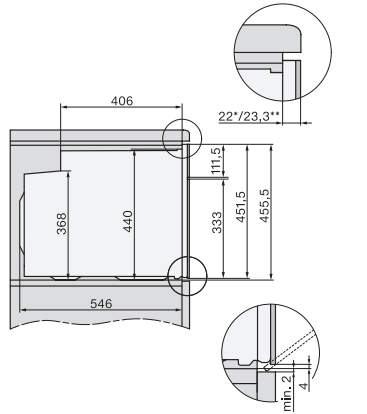

## H 7440-60 BPX

Forno compatto senza maniglia  
design versatile con illuminazione LED e pirolisi.

side view H7000 M, installation drawings

built-in H7000 M, installation drawing

built-in H7000 M build-under, installation drawing

Installation H7000 M, installation drawing

side view H7000 M build-under, installation drawings