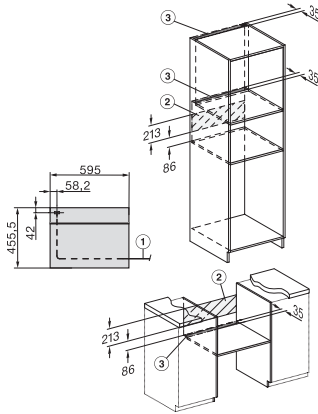

## H 7440-60 BPX

Forno compatto senza maniglia  
design versatile con illuminazione LED e pirolisi.

side view H7000 M, installation drawings

built-in H7000 M, installation drawing

built-in H7000 M build-under, installation drawing

Installation H7000 M, installation drawing

side view H7000 M build-under, installation drawings