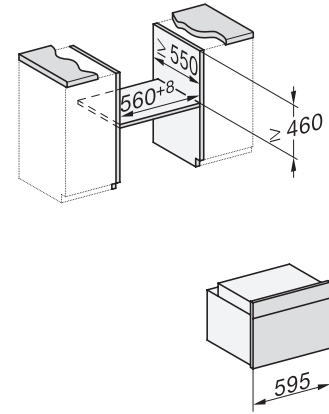

## H 7440-60 BPX

Forno compatto senza maniglia  
design versatile con illuminazione LED e pirolisi.

side view H7000 M, installation drawings

built-in H7000 M, installation drawing

built-in H7000 M build-under, installation drawing

Installation H7000 M, installation drawing

side view H7000 M build-under, installation drawings