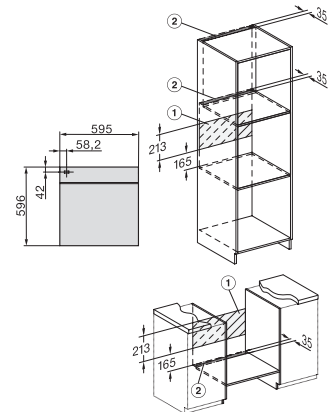

H 7660-60 BP

Forni

design versatile con sonda termometrica e BrillantLight

built-in H7000 XL, installation drawing

Installation H7000 XL underframe, installation drawings

H7000 handle, glass, installation drawings

Installation H7000 BM XL, installation drawings

ESW7030, installation drawings

Installation H7000 XL installation drawings – CH

side view H7000 XL build-under, installation drawing

Installation Kombi BM XL, installation drawings