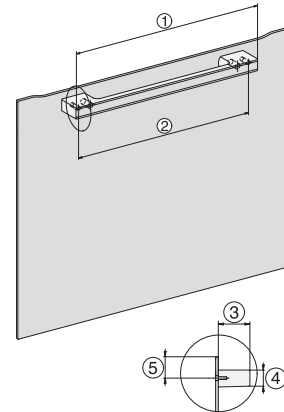

H 7660-60 BP

Forni

design versatile con sonda termometrica e BrillantLight

built-in H7000 XL, installation drawing

Installation H7000 XL underframe, installation drawings

H7000 handle, glass, installation drawings