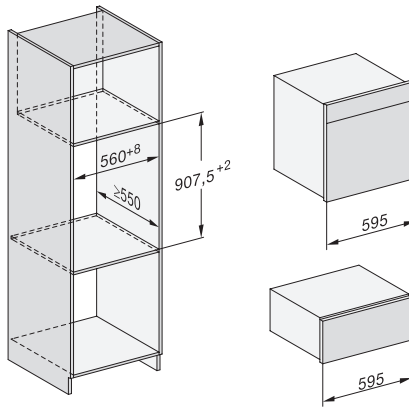

ESW7030, installation drawings