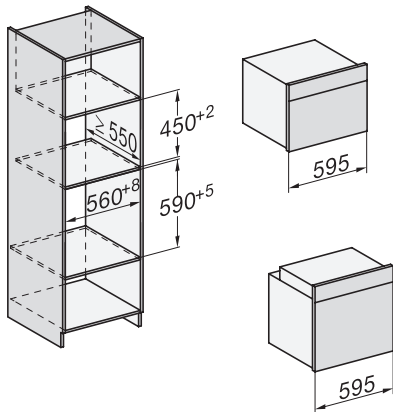

H 7660-60 BP

Forni

design versatile con sonda termometrica e BrillantLight

built-in H7000 XL, installation drawing

Installation H7000 XL underframe, installation drawings

H7000 handle, glass, installation drawings