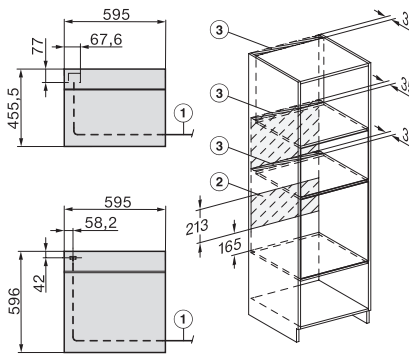

H 7660-60 BP

Forni

design versatile con sonda termometrica e BrillantLight

built-in H7000 XL, installation drawing

Installation H7000 XL underframe, installation drawings

H7000 handle, glass, installation drawings

Installation H7000 BM XL, installation drawings

ESW7030, installation drawings

Installation H7000 XL installation drawings – CH

side view H7000 XL build-under, installation drawing

Installation Kombi BM XL, installation drawings