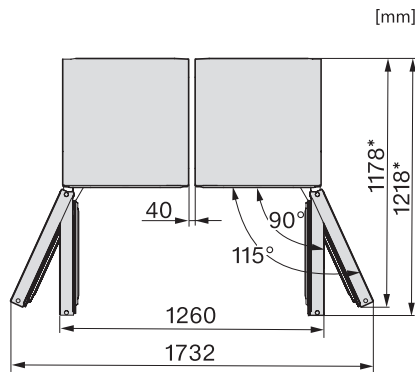

KS4383DD, KS4383ED, FNS4382E, FNS4382D, top view, Side-by-Side (*footnote) (installation drawings)