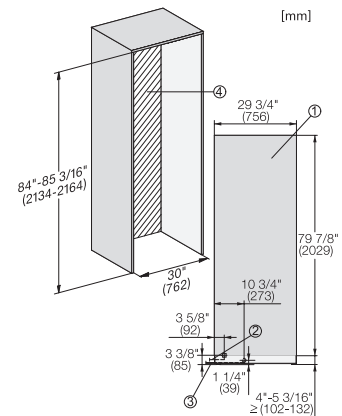

F 2813 Vi
 Congelatore MasterCool
 design e tecnologia top di gamma in grande formato.

Side-by-side, MasterCool, without partition wall, with heating mat (Sketch) (with footnote)

F2812Vi, F2813Vi, F2802Vi, F2811Vi, F2801Vi, MasterCool, inner space, installation drawings

KFP3005ed/cs, KFP3004ed/cs, Front panel, Front dimensions, MasterCool II, installation drawings

Sideview, MasterCool, Sketch

Side-by-Side, MasterCool, footnote, installation drawings

F2802Vi, F2812Vi, F2813Vi, F2812SF, F2801Vi, F2811Vi, F2811SF, installation, MasterCool, installation drawings

Opening angle 90°/115°, right side stop, MasterCool (Sketch) with footnote