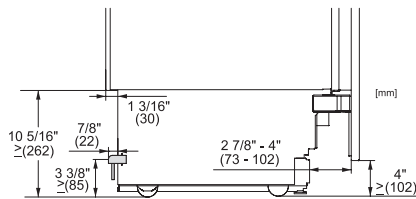

F 2813 Vi
 Congelatore MasterCool
 design e tecnologia top di gamma in grande formato.

Side-by-side, MasterCool, without partition wall, with heating mat (Sketch) (with footnote)

F2812Vi, F2813Vi, F2802Vi, F2811Vi, F2801Vi, MasterCool, inner space, installation drawings

KFP3005ed/cs, KFP3004ed/cs, Front panel, Front dimensions, MasterCool II, installation drawings

Sideview, MasterCool, Sketch

Side-by-Side, MasterCool, footnote, installation drawings

F2802Vi, F2812Vi, F2813Vi, F2812SF, F2801Vi, F2811Vi, F2811SF, installation, MasterCool, installation drawings