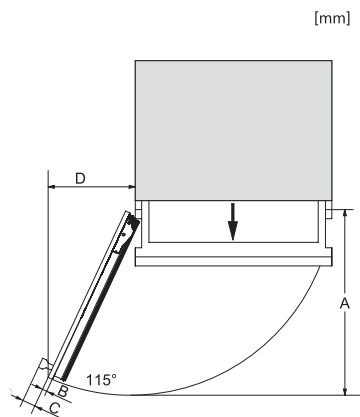

KFP3005ed/cs, KFP3004ed/cs, Front panel, Front dimensions, MasterCool II, installation drawings

Sideview, MasterCool, Sketch

Side-by-Side, MasterCool, footnote, installation drawings

F2802Vi, F2812Vi, F2813Vi, F2812SF, F2801Vi, F2811Vi, F2811SF, installation, MasterCool, installation drawings

Opening angle 90°/115°, right side stop, MasterCool (Sketch) with footnote