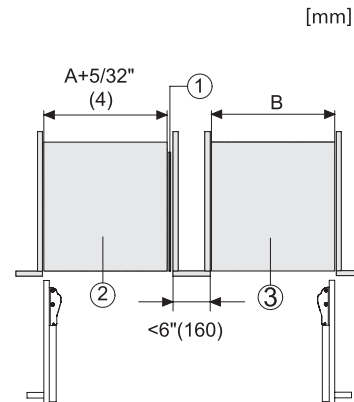

F 2813 Vi
 Congelatore MasterCool
 design e tecnologia top di gamma in grande formato.

Side-by-side, MasterCool, without partition wall, with heating mat (Sketch) (with footnote)

F2812Vi, F2813Vi, F2802Vi, F2811Vi, F2801Vi, MasterCool, inner space, installation drawings

KFP3005ed/cs, KFP3004ed/cs, Front panel, Front dimensions, MasterCool II, installation drawings

Sideview, MasterCool, Sketch

Side-by-Side, MasterCool, footnote, installation drawings

F2802Vi, F2812Vi, F2813Vi, F2812SF, F2801Vi, F2811Vi, F2811SF, installation, MasterCool, installation drawings

Opening angle 90°/115°, right side stop, MasterCool (Sketch) with footnote