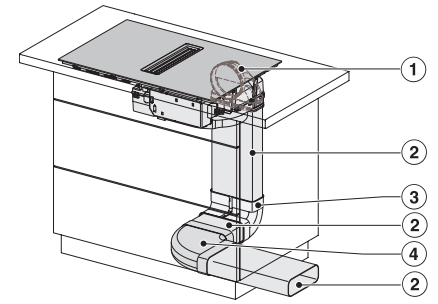

KMDA7272FL, KMDA7473FL – flush – Installation drawing

KMDA7272FL, KMDA7473FL – Installation drawing

KMDA7473FL/FR – Operating options

KMDA7272FL, KMDA7473FL – Side view flush, Plug&Play – Installation drawing

KMDA7272FL/FR, KMDA7473FL/FR, Air circulation (Installation drawing)

KMDA7272FL, KMDA7473FL – Side view lying on top, Plug&Play – Installation drawing

KMDA7272FL/FR, KMDA7473FL/FR, Plug&Play (Installation drawing)

KMDA7272FL, KMDA7473FL – Side view flush+X, Plug&Play – Installation drawing

KMDA7272FL, KMDA7473FL – Side view lying on top+X, Plug&Play – Installation drawing

KMDA 7473 FL-U Silence

Piano cottura a induzione con aspiratore integrato con motore Silence e due aree Flex per funzionamento a ricircolo