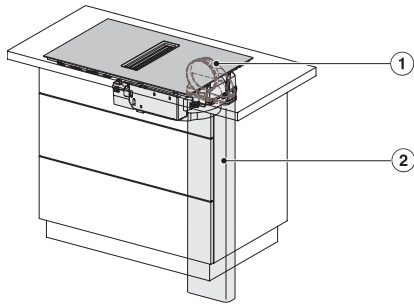

KMDA7272FL, KMDA7473FL – flush – Installation drawing

KMDA7272FL, KMDA7473FL – Installation drawing

KMDA7473FL/FR – Operating options

KMDA7272FL, KMDA7473FL – Side view flush, Plug&Play – Installation drawing

KMDA7272FL/FR, KMDA7473FL/FR, Air circulation (Installation drawing)

KMDA7272FL, KMDA7473FL – Side view lying on top, Plug&Play – Installation drawing

KMDA7272FL/FR, KMDA7473FL/FR, Plug&Play (Installation drawing)

KMDA7272FL, KMDA7473FL – Side view flush+X, Plug&Play – Installation drawing

KMDA7272FL, KMDA7473FL – Side view lying on top+X, Plug&Play – Installation drawing

KMDA 7473 FL-U Silence

Piano cottura a induzione con aspiratore integrato con motore Silence e due aree Flex per funzionamento a ricircolo