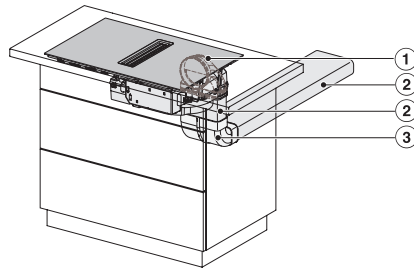

KMDA7272FL/FR, KMDA7473FL/FR, Air circulation (Installation drawing)

KMDA7272FL, KMDA7473FL – Side view lying on top, Plug&Play – Installation drawing

KMDA7272FL/FR, KMDA7473FL/FR, Plug&Play (Installation drawing)

KMDA7272FL, KMDA7473FL – Side view flush+X, Plug&Play – Installation drawing

KMDA7272FL, KMDA7473FL – Side view lying on top+X, Plug&Play – Installation drawing

KMDA 7473 FL-U Silence

Piano cottura a induzione con aspiratore integrato con motore Silence e due aree Flex per funzionamento a ricircolo