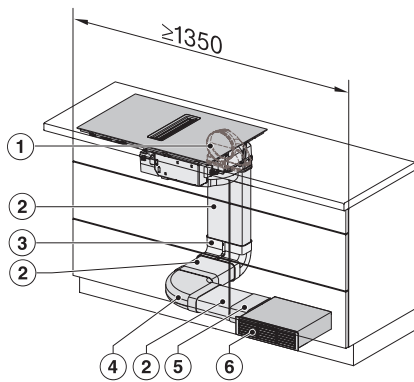

KMDA7272FL/FR, KMDA7473FL/FR – Installation variant 1 Basis -drawing

KMDA7272FL/FR, KMDA7473FL/FR – Installation variant 4 Circulating air – drawing