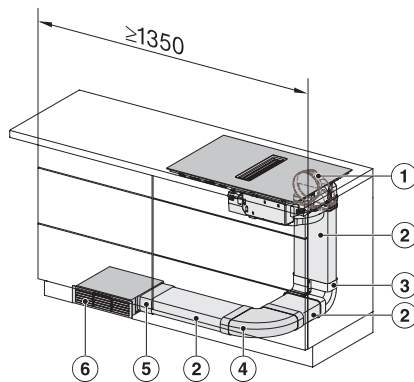

KMDA7272FL/FR, KMDA7473FL/FR, Air circulation (Installation drawing)

KMDA7272FL, KMDA7473FL – Side view lying on top, Plug&Play – Installation drawing

KMDA7272FL/FR, KMDA7473FL/FR, Plug&Play (Installation drawing)

KMDA7272FL, KMDA7473FL – Side view flush+X, Plug&Play – Installation drawing

KMDA7272FL, KMDA7473FL – Side view lying on top+X, Plug&Play – Installation drawing

KMDA 7473 FL-U Silence

Piano cottura a induzione con aspiratore integrato con motore Silence e due aree Flex per funzionamento a ricircolo

KMDA7272FL/FR, KMDA7473FL/FR – Installation variant 1 Basis -drawing

KMDA7272FL/FR, KMDA7473FL/FR – Installation variant 2 Basis – drawing

KMDA7272FL/FR, KMDA7473FL/FR -Installation variant 3 Basis – drawing