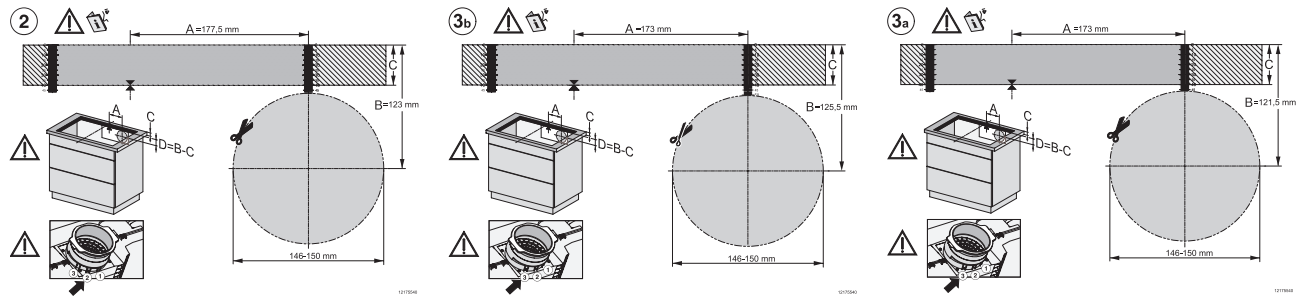

KMDA 7272 FL-U Silence

Piano cottura a induzione con aspiratore integrato

con motore Silence e 4 zone di cottura singole per funzionamento a ricircolo

KMDA7272FL/FR, KMDA7473FL/FR – surface installation, drilling template, Installation drawing

KMDA7272FL, KMDA7473FL – flush installation, drilling template, Installation depth 21 cm, Installation drawing

KMDA7272FL/FR, KMDA7473FL/FR – surface installation, 21 cm, drilling template, Installation drawing