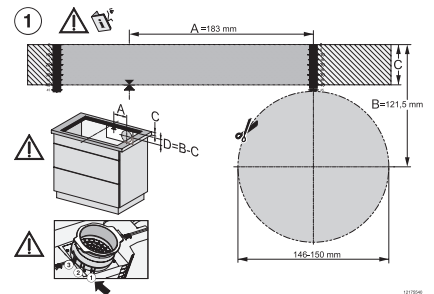

KMDA7272FL/FR, KMDA7473FL/FR – Installation variant 13 Circulating air – drawing

KMDA7272FL/FR, KMDA7473FL/FR – Installation variant 14 Circulating air – drawing

KMDA7272FL, KMDA7473FL – flush installation, drilling template, Installation depth 20 cm, Installation drawing