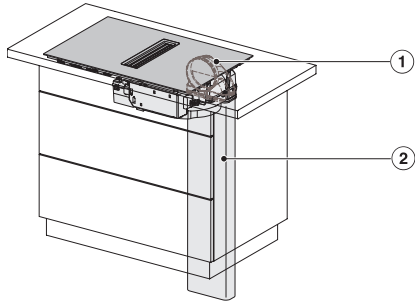

KMDA7272FL, KMDA7473FL – Side view flush, Plug&Play – Installation drawing

KMDA7272FL, KMDA7473FL – Side view lying on top, Plug&Play – Installation drawing

KMDA7272FL, KMDA7473FL – Side view flush+X, Plug&Play – Installation drawing

KMDA7272FL, KMDA7473FL – Side view lying on top+X, Plug&Play – Installation drawing

KMDA 7272 FL-U Silence

Piano cottura a induzione con aspiratore integrato

con motore Silence e 4 zone di cottura singole per funzionamento a ricircolo