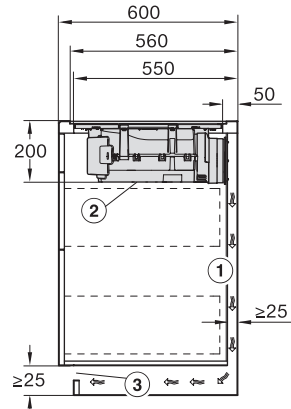

KMDA7272FL, KMDA7473FL – flush – Installation drawing

KMDA7272FL, KMDA7473FL – Installation drawing

KMDA7272FL/FR – Operating options

KMDA7272FL/FR, KMDA7473FL/FR, Air circulation (Installation drawing)

KMDA7272FL/FR, KMDA7473FL/FR, Plug&Play (Installation drawing)

KMDA7272FL, KMDA7473FL – Side view flush, Plug&Play – Installation drawing

KMDA7272FL, KMDA7473FL – Side view lying on top, Plug&Play – Installation drawing

KMDA7272FL, KMDA7473FL – Side view flush+X, Plug&Play – Installation drawing