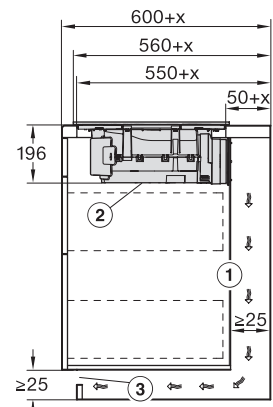

Misura intaglio esterno in mm (profondità) per incasso a filo	524
Potenza massima assorbita in kW	7,50
Tensione in V	230
Frequenza in Hz	50-60
Lunghezza del cavo elettrico in m	1,6
Accessori in dotazione	
Cavo di allacciamento	Si
Filtro a carboni attivi per ricircolo aria	•
Adattatore Plug&Play	•

KMDA7272FL, KMDA7473FL – flush – Installation drawing

KMDA7272FL, KMDA7473FL – Installation drawing

KMDA7272FL/FR – Operating options

KMDA7272FL/FR, KMDA7473FL/FR, Air circulation (Installation drawing)

KMDA7272FL/FR, KMDA7473FL/FR, Plug&Play (Installation drawing)

KMDA7272FL, KMDA7473FL – Side view flush, Plug&Play – Installation drawing

KMDA7272FL, KMDA7473FL – Side view lying on top, Plug&Play – Installation drawing

KMDA7272FL, KMDA7473FL – Side view flush+X, Plug&Play – Installation drawing