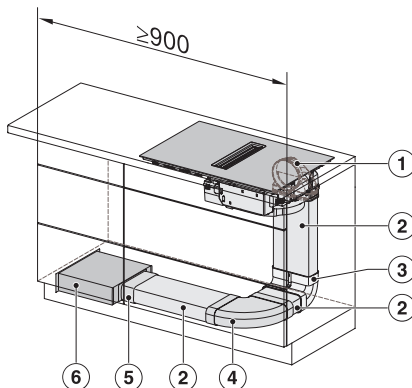

KMDA7272FL/FR, KMDA7473FL/FR – Installation variant 4 Circulating air – drawing

KMDA7272FL/FR, KMDA7473FL/FR – Installation variant 5 Circulating air – drawing

KMDA7272FL/FR, KMDA7473FL/FR – Installation variant 6 Circulating air – drawing

KMDA7272FL/FR, KMDA7473FL/FR – Installation variant 13 Circulating air – drawing

KMDA7272FL/FR, KMDA7473FL/FR – Installation variant 14 Circulating air – drawing

KMDA7272FL, KMDA7473FL – flush installation, drilling template, Installation depth 20 cm, Installation drawing