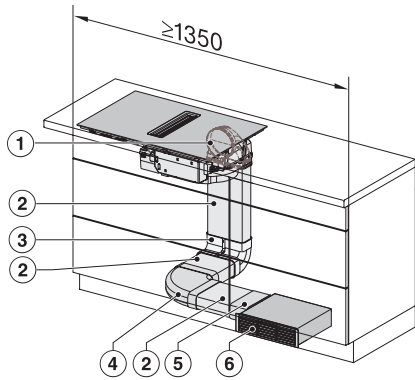

KMDA7272FL/FR, KMDA7473FL/FR – Installation variant 1 Basis -drawing

KMDA7272FL/FR, KMDA7473FL/FR – Installation variant 4 Circulating air – drawing