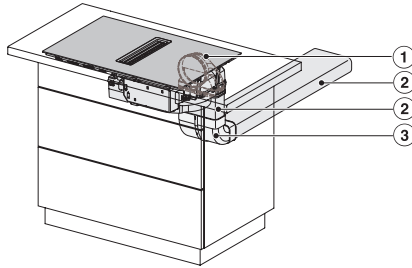

KMDA 7272 FL-U Silence

Piano cottura a induzione con aspiratore integrato

con motore Silence e 4 zone di cottura singole per funzionamento a ricircolo