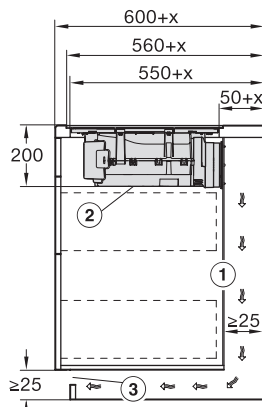

KMDA7272FL, KMDA7473FL – flush – Installation drawing

KMDA7272FL, KMDA7473FL – Installation drawing

KMDA7272FL/FR – Operating options

KMDA7272FL/FR, KMDA7473FL/FR, Air circulation (Installation drawing)

KMDA7272FL/FR, KMDA7473FL/FR, Plug&Play (Installation drawing)

KMDA7272FL, KMDA7473FL – Side view flush, Plug&Play – Installation drawing

KMDA7272FL, KMDA7473FL – Side view lying on top, Plug&Play – Installation drawing

KMDA7272FL, KMDA7473FL – Side view flush+X, Plug&Play – Installation drawing