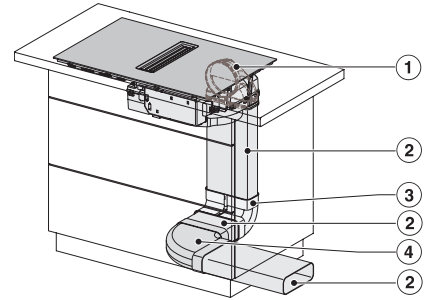

KMDA7272FL, KMDA7473FL – Side view flush, Plug&Play – Installation drawing

KMDA7272FL, KMDA7473FL – Side view lying on top, Plug&Play – Installation drawing

KMDA7272FL, KMDA7473FL – Side view flush+X, Plug&Play – Installation drawing

KMDA7272FL, KMDA7473FL – Side view lying on top+X, Plug&Play – Installation drawing

KMDA 7272 FL-U Silence

Piano cottura a induzione con aspiratore integrato

con motore Silence e 4 zone di cottura singole per funzionamento a ricircolo

KMDA7272FL/FR, KMDA7473FL/FR – Installation variant 1 Basis -drawing

KMDA7272FL/FR, KMDA7473FL/FR – Installation variant 2 Basis – drawing

KMDA7272FL/FR, KMDA7473FL/FR -Installation variant 3 Basis – drawing