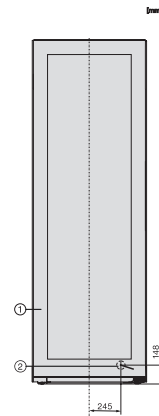

## KWT 4995 F

Enoteca per messa a temperatura a posizionamento libero con PresenterFrame, FlexiFrame e tre zone temperatura separate.

KWT4999F obsw, KWT4995F obsw, Rioja, installation sketch (footnote\*) (installation drawings)

KWT4999F obsw, KWT4995F obsw, Rioja, top view (footnote\*) (installation drawings)

KWT4999F obsw, KWT4995F obsw, Rioja, installation (footnote\*) (installation drawings)