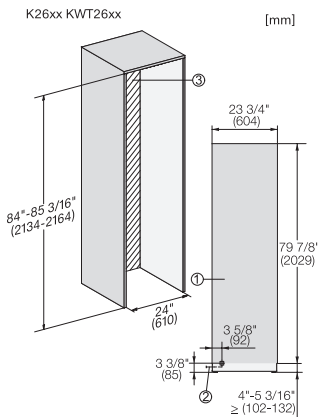

KWT 2672 ViS
 Enoteca MasterCool
 design e tecnologia top di gamma in grande formato.

Opening angle 90°/115°, right side stop, MasterCool (Sketch) with footnote

Side-by-side, MasterCool, without partition wall, with heating mat (Sketch) (with footnote)

KWT2611Vi, KWT2671ViS, KWT2601Vi, KWT2661ViS, installation, MasterCool, installation drawings

Sideview, MasterCool, Sketch

Side-by-Side, MasterCool, footnote, installation drawings

KFP2455ed/cs, KFP2454ed/cs, front panel, front dimensions, MasterCool, installation drawings

Installation, MasterCool, *footnote, installation drawings

KWT2672ViS, KWT2662ViS, KWT2671 ViS, MasterCool, inner space, modeling, installation drawings

Example for dimensioning Side-by-side-Combination MasterCool (Sketch) (*footnote) (only for EUROPE)