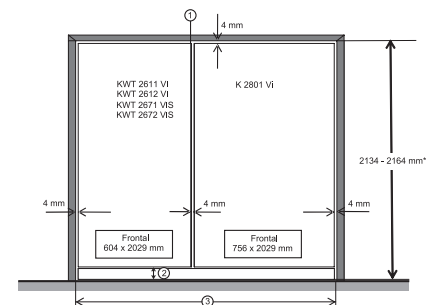

KWT 2672 ViS
 Enoteca MasterCool
 design e tecnologia top di gamma in grande formato.

Opening angle 90°/115°, right side stop, MasterCool (Sketch) with footnote

Side-by-side, MasterCool, without partition wall, with heating mat (Sketch) (with footnote)

KWT2611Vi, KWT2671ViS, KWT2601Vi, KWT2661ViS, installation, MasterCool, installation drawings

Sideview, MasterCool, Sketch

Side-by-Side, MasterCool, footnote, installation drawings

KFP2455ed/cs, KFP2454ed/cs, front panel, front dimensions, MasterCool, installation drawings

Installation, MasterCool, *footnote, installation drawings

KWT2672ViS, KWT2662ViS, KWT2671 ViS, MasterCool, inner space, modeling, installation drawings

Example for dimensioning Side-by-side-Combination MasterCool (Sketch) (*footnote) (only for EUROPE)