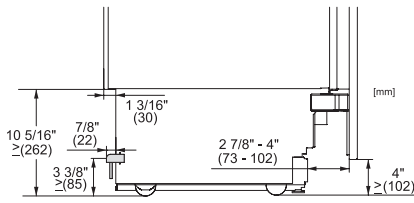

KWT 2672 ViS
 Enoteca MasterCool
 design e tecnologia top di gamma in grande formato.

Opening angle 90°/115°, right side stop, MasterCool (Sketch) with footnote

Side-by-side, MasterCool, without partition wall, with heating mat (Sketch) (with footnote)

KWT2611Vi, KWT2671ViS, KWT2601Vi, KWT2661ViS, installation, MasterCool, installation drawings

Sideview, MasterCool, Sketch

Side-by-Side, MasterCool, footnote, installation drawings

KFP2455ed/cs, KFP2454ed/cs, front panel, front dimensions, MasterCool, installation drawings

Installation, MasterCool, *footnote, installation drawings

KWT2672ViS, KWT2662ViS, KWT2671 ViS, MasterCool, inner space, modeling, installation drawings

Example for dimensioning Side-by-side-Combination MasterCool (Sketch) (*footnote) (only for EUROPE)