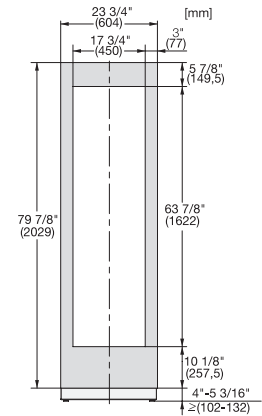

KWT 2672 ViS
 Enoteca MasterCool
 design e tecnologia top di gamma in grande formato.

Opening angle 90°/115°, right side stop, MasterCool (Sketch) with footnote

Side-by-side, MasterCool, without partition wall, with heating mat (Sketch) (with footnote)

KWT2611Vi, KWT2671ViS, KWT2601Vi, KWT2661ViS, installation, MasterCool, installation drawings

Sideview, MasterCool, Sketch

Side-by-Side, MasterCool, footnote, installation drawings

KFP2455ed/cs, KFP2454ed/cs, front panel, front dimensions, MasterCool, installation drawings

Installation, MasterCool, *footnote, installation drawings

KWT2672ViS, KWT2662ViS, KWT2671 ViS, MasterCool, inner space, modeling, installation drawings

Example for dimensioning Side-by-side-Combination MasterCool (Sketch) (*footnote) (only for EUROPE)