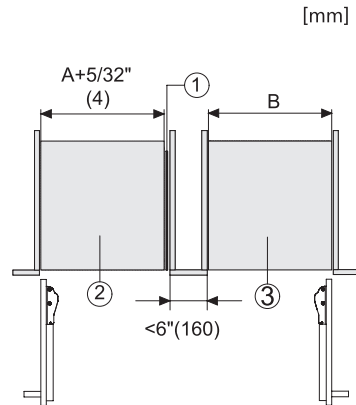

KWT 2672 ViS
 Enoteca MasterCool
 design e tecnologia top di gamma in grande formato.

Opening angle 90°/115°, right side stop, MasterCool (Sketch) with footnote

Side-by-side, MasterCool, without partition wall, with heating mat (Sketch) (with footnote)

KWT2611Vi, KWT2671ViS, KWT2601Vi, KWT2661ViS, installation, MasterCool, installation drawings

Sideview, MasterCool, Sketch

Side-by-Side, MasterCool, footnote, installation drawings

KFP2455ed/cs, KFP2454ed/cs, front panel, front dimensions, MasterCool, installation drawings