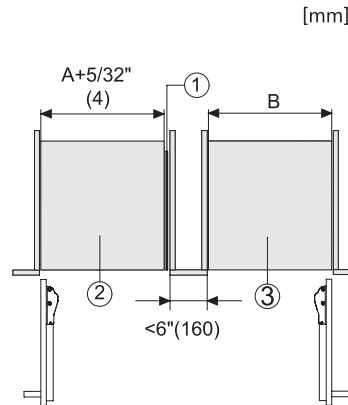

Side-by-Side, MasterCool, footnote, installation drawings