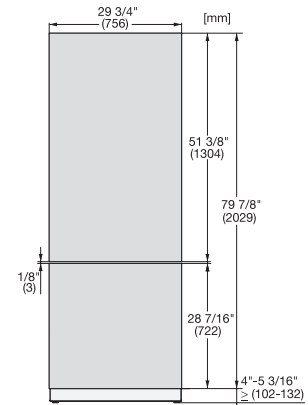

KFP3015ed/cs, KFP3025ed/cs, KFP3014ed/cs, KFP3024ed/cs, Front panel, Front dimensions, MasterCool, sketch