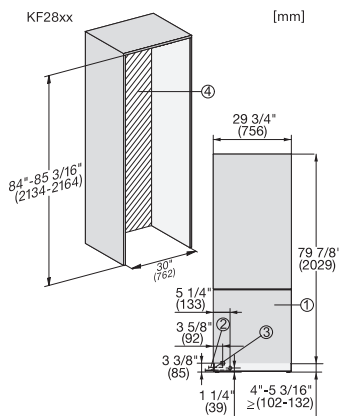

KF2802Vi, KF2812Vi, KF2801Vi, KF2811Vi, Installation, MasterCool II, installation drawings

KF2901Vi/SF, KF2911Vi/SF, KF2801Vi/SF, KF2811Vi/SF, KF2981Vi/SF, sideview, MasterCool, installation drawings

Side-by-Side, MasterCool, footnote, installation drawings

KFP3015ed/cs, KFP3025ed/cs, KFP3014ed/cs, KFP3024ed/cs, Front panel, Front dimensions, MasterCool, sketch

KF2801Vi, KF2811SF, KF2811Vi, KF2811SF, KF2802Vi, KF2812SF, KF2812Vi, KF2812SF, MasterCool, installation drawings