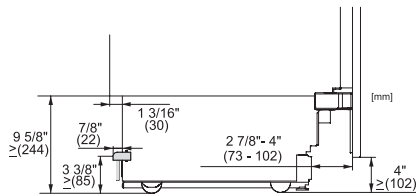

KF 2802 Vi
Frigo-congelatore MasterCool
design e tecnologia top di gamma in grande formato.