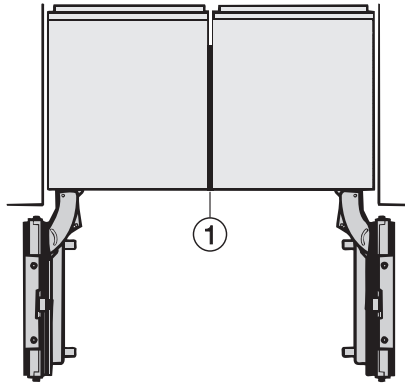

KF 2802 Vi
 Frigo-congelatore MasterCool
 design e tecnologia top di gamma in grande formato.

Opening angle 90°/115°, right side stop, MasterCool (Sketch) *footnote

Side-by-side, MasterCool, without partition wall, with heating mat (Sketch) (with footnote)