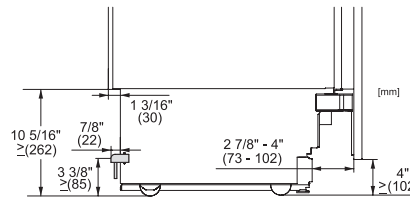

K 2802 Vi
Frigorifero MasterCool
design e tecnologia top di gamma in grande formato.

Example for dimensioning Side-by-side-Combination MasterCool (Sketch) (*footnote) (only for EUROPE)