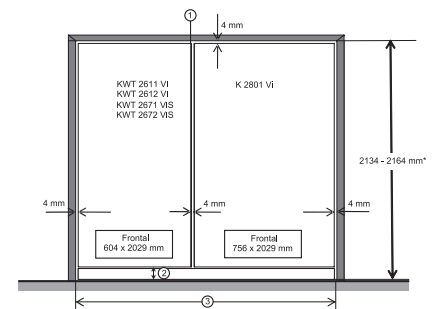

K2801Vi, K2811Vi, K2802Vi, K2812Vi, inner space, MasterCool, installation drawings

KFP3005ed/cs, KFP3004ed/cs, Front panel, Front dimensions, MasterCool II, installation drawings

Sideview, MasterCool, Sketch

Example for dimensioning Side-by-side-Combination MasterCool (Sketch) (*footnote) (only for EUROPE)

Side-by-Side, MasterCool, footnote, installation drawings

K2801Vi, K2811Vi, K2801SF, K2811SF, installation, MasterCool, *footnote, installation drawings

Example for dimensioning Side-by-side-Combination MasterCool (Sketch) (*footnote) (only for EUROPE)