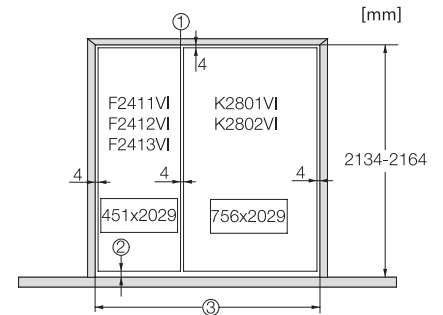

K 2802 Vi
 Frigorifero MasterCool
 design e tecnologia top di gamma in grande formato.

Opening angle 90°/115°, right side stop, MasterCool (Sketch) *footnote

Side-by-side, MasterCool, without partition wall, with heating mat (Sketch) (with footnote)

K2801Vi, K2811Vi, K2802Vi, K2812Vi, inner space, MasterCool, installation drawings

KFP3005ed/cs, KFP3004ed/cs, Front panel, Front dimensions, MasterCool II, installation drawings

Sideview, MasterCool, Sketch