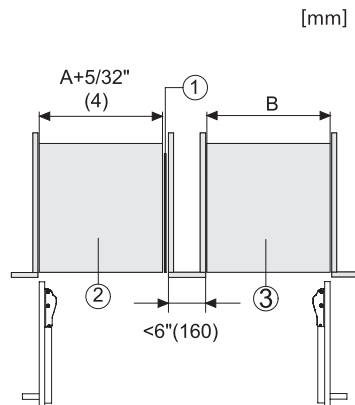

K 2802 Vi
 Frigorifero MasterCool
 design e tecnologia top di gamma in grande formato.

Opening angle 90°/115°, right side stop, MasterCool (Sketch) *footnote

Side-by-side, MasterCool, without partition wall, with heating mat (Sketch) (with footnote)

K2801Vi, K2811Vi, K2802Vi, K2812Vi, inner space, MasterCool, installation drawings

KFP3005ed/cs, KFP3004ed/cs, Front panel, Front dimensions, MasterCool II, installation drawings

Sideview, MasterCool, Sketch

Example for dimensioning Side-by-side-Combination MasterCool (Sketch) (*footnote) (only for EUROPE)

Side-by-Side, MasterCool, footnote, installation drawings

K2801Vi, K2811Vi, K2801SF, K2811SF, installation, MasterCool, *footnote, installation drawings

Example for dimensioning Side-by-side-Combination MasterCool (Sketch) (*footnote) (only for EUROPE)