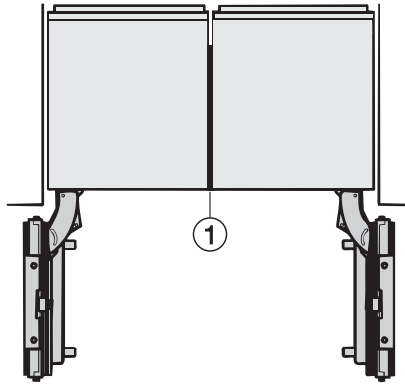

K 2802 Vi
 Frigorifero MasterCool
 design e tecnologia top di gamma in grande formato.

Opening angle 90°/115°, right side stop, MasterCool (Sketch) *footnote

Side-by-side, MasterCool, without partition wall, with heating mat (Sketch) (with footnote)