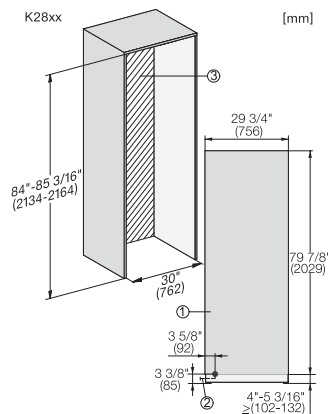

K 2802 Vi
 Frigorifero MasterCool
 design e tecnologia top di gamma in grande formato.

Opening angle 90°/115°, right side stop, MasterCool (Sketch) *footnote

Side-by-side, MasterCool, without partition wall, with heating mat (Sketch) (with footnote)

K2801Vi, K2811Vi, K2802Vi, K2812Vi, inner space, MasterCool, installation drawings

KFP3005ed/cs, KFP3004ed/cs, Front panel, Front dimensions, MasterCool II, installation drawings

Sideview, MasterCool, Sketch

Example for dimensioning Side-by-side-Combination MasterCool (Sketch) (*footnote) (only for EUROPE)

Side-by-Side, MasterCool, footnote, installation drawings

K2801Vi, K2811Vi, K2801SF, K2811SF, installation, MasterCool, *footnote, installation drawings

Example for dimensioning Side-by-side-Combination MasterCool (Sketch) (*footnote) (only for EUROPE)