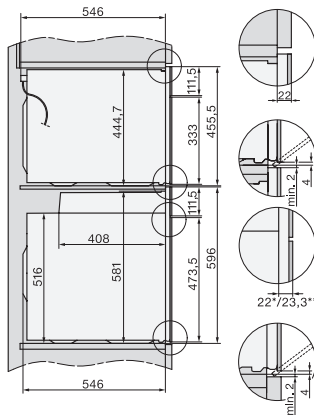

## H 7860-60 BPX

Forno senza maniglia

design versatile con sonda termometrica e BrillantLight.

side view H7000 XL, installation drawings

built-in H7000 XL, installation drawing

H226x-1B/BP/E/EP/I/IP, H2x6xB/BP, H7x6xB/BP/BPX, installation drawings

H226x-1B/BP/E/EP/I/IP, H2760B/BP, H28x0B/BP, H7x40BM/BMX, H7x6xB/BP/BPX, installation drawings

H226x-1B/BP/E/EP, H28x0B/BP, H7x6xB/BP/BPX, installation drawings - CH

H2x6x-1B/BP/E/EP/I/IP, H2850BP, H7x6xB/BP/BPX, H2x6xB, installation drawings

side view H7000 XL build-under, installation drawing

H2xxx-1 B/BP/E/I/IP, H7xxx B/BP/BM/BMX, installation drawings

H2xxx-1 B/BP/E/I/IP, H7xxx B/BP/BM/BMX, installation drawings