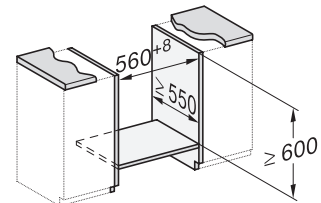

## H 7860-60 BPX

Forno senza maniglia

design versatile con sonda termometrica e BrillantLight.

side view H7000 XL, installation drawings

built-in H7000 XL, installation drawing

H226x-1B/BP/E/EP/I/IP, H2x6xB/BP, H7x6xB/BP/BPX, installation drawings