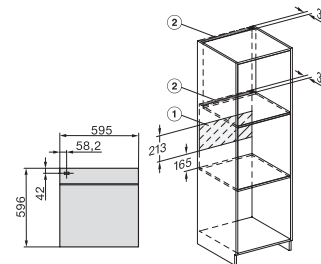

## H 7860-60 BPX

Forno senza maniglia

design versatile con sonda termometrica e BrillantLight.

side view H7000 XL, installation drawings

built-in H7000 XL, installation drawing

H226x-1B/BP/E/EP/I/IP, H2x6xB/BP, H7x6xB/BP/BPX, installation drawings

H226x-1B/BP/E/EP/I/IP, H2760B/BP, H28x0B/BP, H7x40BM/BMX, H7x6xB/BP/BPX, installation drawings

H226x-1B/BP/E/EP, H28x0B/BP, H7x6xB/BP/BPX, installation drawings - CH

H2x6x-1B/BP/E/EP/I/IP, H2850BP, H7x6xB/BP/BPX, H2x6xB, installation drawings