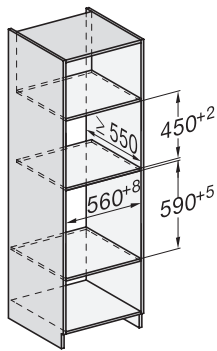

## H 7860-60 BPX

Forno senza maniglia

design versatile con sonda termometrica e BrillantLight.

side view H7000 XL, installation drawings

built-in H7000 XL, installation drawing

H226x-1B/BP/E/EP/I/IP, H2x6xB/BP, H7x6xB/BP/BPX, installation drawings