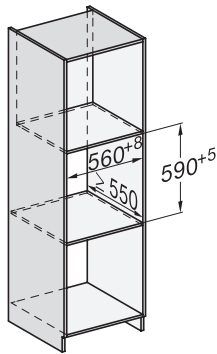

## H 7860-60 BPX

Forno senza maniglia

design versatile con sonda termometrica e BrillantLight.

side view H7000 XL, installation drawings

built-in H7000 XL, installation drawing

H226x-1B/BP/E/EP/I/IP, H2x6xB/BP, H7x6xB/BP/BPX, installation drawings