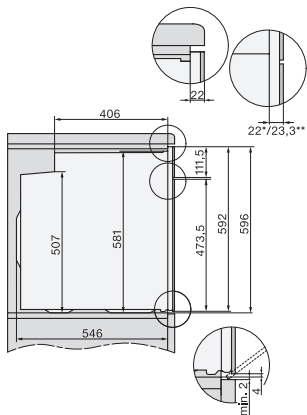

## H 7860-60 BPX

Forno senza maniglia

design versatile con sonda termometrica e BrillantLight.

side view H7000 XL, installation drawings

built-in H7000 XL, installation drawing

H226x-1B/BP/E/EP/I/IP, H2x6xB/BP, H7x6xB/BP/BPX, installation drawings

H226x-1B/BP/E/EP/I/IP, H2760B/BP, H28x0B/BP, H7x40BM/BMX, H7x6xB/BP/BPX, installation drawings

H226x-1B/BP/E/EP, H28x0B/BP, H7x6xB/BP/BPX, installation drawings - CH

H2x6x-1B/BP/E/EP/I/IP, H2850BP, H7x6xB/BP/BPX, H2x6xB, installation drawings

side view H7000 XL build-under, installation drawing

H2xxx-1 B/BP/E/I/IP, H7xxx B/BP/BM/BMX, installation drawings

H2xxx-1 B/BP/E/I/IP, H7xxx B/BP/BM/BMX, installation drawings