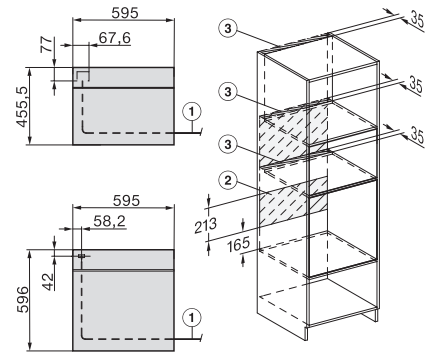

## H 7860-60 BPX

Forno senza maniglia

design versatile con sonda termometrica e BrillantLight.

side view H7000 XL, installation drawings

built-in H7000 XL, installation drawing

H226x-1B/BP/E/EP/I/IP, H2x6xB/BP, H7x6xB/BP/BPX, installation drawings

H226x-1B/BP/E/EP/I/IP, H2760B/BP, H28x0B/BP, H7x40BM/BMX, H7x6xB/BP/BPX, installation drawings

H226x-1B/BP/E/EP, H28x0B/BP, H7x6xB/BP/BPX, installation drawings - CH

H2x6x-1B/BP/E/EP/I/IP, H2850BP, H7x6xB/BP/BPX, H2x6xB, installation drawings

side view H7000 XL build-under, installation drawing

H2xxx-1 B/BP/E/I/IP, H7xxx B/BP/BM/BMX, installation drawings

H2xxx-1 B/BP/E/I/IP, H7xxx B/BP/BM/BMX, installation drawings