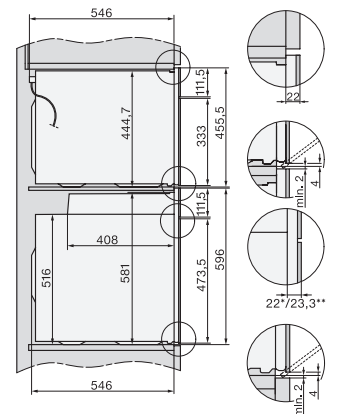

H 7860-60 BP

Forni

design versatile con sonda termometrica e BrillantLight.

side view H7000 XL, installation drawings

built-in H7000 XL, installation drawing

H226x-1B/BP/E/EP/I/IP, H2x6xB/BP, H7x6xB/BP/BPX, installation drawings

H2x6x-1B/BP/E/EP/I/IP, H2850BP, H7x6xB/BP/BPX, H2x6xB, installation drawings

DG7x40, DGC7x4x, DGC7x6x, DG7635, DGM7x4x, DO7, H2860B/BP, H7240BM, H7x40BM, H7x4xB/BP, H7x6xB/BP, installation drawings

H226x-1B/BP/E/EP/I/IP, H2760B/BP, H28x0B/BP, H7x40BM/BMX, H7x6xB/BP/BPX, installation drawings

H226x-1B/BP/E/EP, H28x0B/BP, H7x6xB/BP/BPX installation drawings - CH

side view H7000 XL build-under, installation drawing

H2xxx-1 B/BP/E/I/IP, H7xxx B/BP/BM/BMX, installation drawings

H 7860-60 BP

Forni

design versatile con sonda termometrica e BrillantLight.