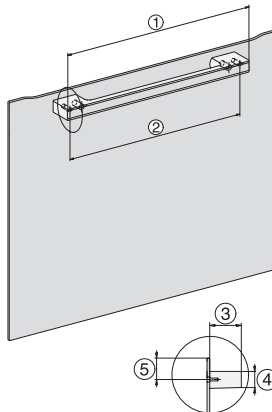

H 7860-60 BP

Forni

design versatile con sonda termometrica e BrillantLight.

side view H7000 XL, installation drawings

built-in H7000 XL, installation drawing

H226x-1B/BP/E/EP/I/IP, H2x6xB/BP, H7x6xB/BP/BPX, installation drawings