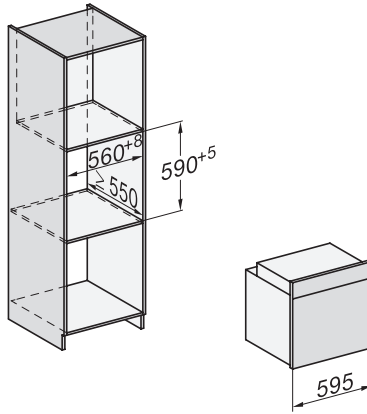

H 7860-60 BP

Forni

design versatile con sonda termometrica e BrillantLight.

side view H7000 XL, installation drawings

built-in H7000 XL, installation drawing

H226x-1B/BP/E/EP/I/IP, H2x6xB/BP, H7x6xB/BP/BPX, installation drawings