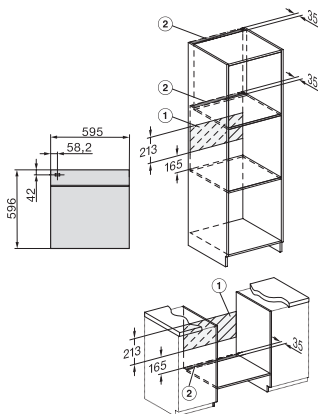

H 7860-60 BP

Forni

design versatile con sonda termometrica e BrillantLight.

side view H7000 XL, installation drawings

built-in H7000 XL, installation drawing

H226x-1B/BP/E/EP/I/IP, H2x6xB/BP, H7x6xB/BP/BPX, installation drawings

H2x6x-1B/BP/E/EP/I/IP, H2850BP, H7x6xB/BP/BPX, H2x6xB, installation drawings

DG7x40, DGC7x4x, DGC7x6x, DG7635, DGM7x4x, DO7, H2860B/BP, H7240BM, H7x40BM, H7x4xB/BP, H7x6xB/BP, installation drawings

H226x-1B/BP/E/EP/I/IP, H2760B/BP, H28x0B/BP, H7x40BM/BMX, H7x6xB/BP/BPX, installation drawings