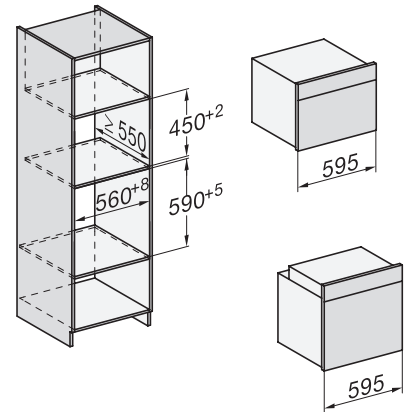

H 7860-60 BP

Forni

design versatile con sonda termometrica e BrillantLight.

side view H7000 XL, installation drawings

built-in H7000 XL, installation drawing

H226x-1B/BP/E/EP/I/IP, H2x6xB/BP, H7x6xB/BP/BPX, installation drawings