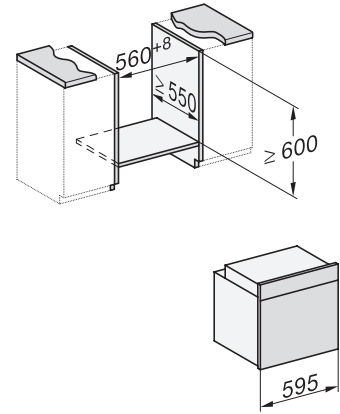

H 7860-60 BP

Forni

design versatile con sonda termometrica e BrillantLight.

side view H7000 XL, installation drawings

built-in H7000 XL, installation drawing

H226x-1B/BP/E/EP/I/IP, H2x6xB/BP, H7x6xB/BP/BPX, installation drawings