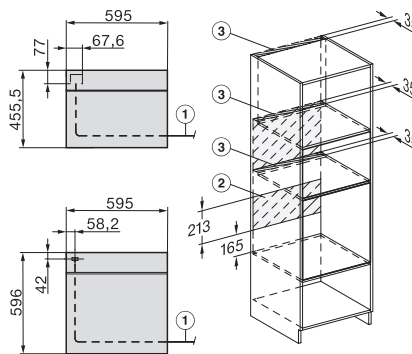

Larghezza apparecchio in mm	595
Altezza apparecchio in mm	456
Profondità apparecchio in mm	571
Peso in kg	38,0
Potenza massima assorbita in kW	3,20
Tensione in V	400
Frequenza in Hz	50
Protezione in A	10
Numero di fasi	2
Lunghezza del cavo elettrico in m	1,60
Sostituire lampadina	Assistenza tecnica
Accessori in dotazione	
Griglia con PerfectClean	1
Sonda termometrica con cavo	1
Leccarda in vetro	2

built-in H7000 BM build-under, installation drawings

H226x-1B/BP/E/EP//IP, H2760B/BP, H28x0B/BP, H7x40BM/BMX, H7x6xB/BP/BPX, installation drawings

installation H7000 BM, installation drawing, CH

side view H7000 BM build-under, installation drawings

H2xxx-1 B/BP/E//IP, H7xxx B/BP/BM/BMX, installation drawings

H2xxx-1 B/BP/E//IP, H7xxx B/BP/BM/BMX, installation drawings