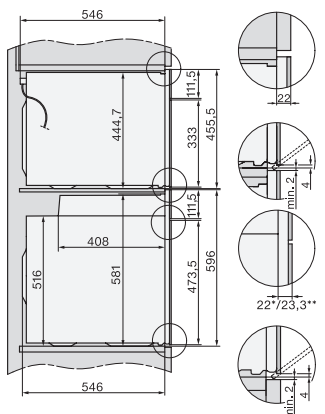

Larghezza apparecchio in mm	595
Altezza apparecchio in mm	456
Profondità apparecchio in mm	571
Peso in kg	38,0
Potenza massima assorbita in kW	3,20
Tensione in V	400
Frequenza in Hz	50
Protezione in A	10
Numero di fasi	2
Lunghezza del cavo elettrico in m	1,60
Sostituire lampadina	Assistenza tecnica
Accessori in dotazione	
Griglia con PerfectClean	1
Sonda termometrica con cavo	1
Leccarda in vetro	2

built-in H7000 BM build-under, installation drawings

H226x-1B/BP/E/EP//IP, H2760B/BP, H28x0B/BP, H7x40BM/BMX, H7x6xB/BP/BPX, installation drawings

installation H7000 BM, installation drawing, CH

side view H7000 BM build-under, installation drawings

H2xxx-1 B/BP/E//IP, H7xxx B/BP/BM/BMX, installation drawings

H2xxx-1 B/BP/E//IP, H7xxx B/BP/BM/BMX, installation drawings