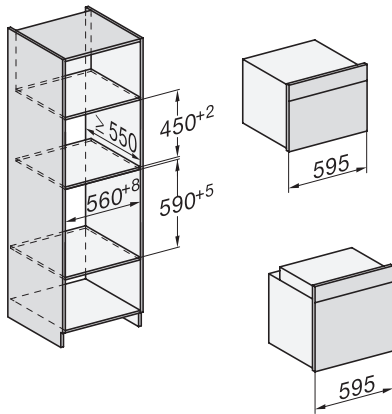

H 7840-60 BMX

Forno compatto combinato senza maniglia con le microonde design trasversale, programmi automatici e sonda termometrica.

side view H7000 BM, installation drawings

built-in H7000 BM, installation drawing

built-in H7000 BM build-under, installation drawings

H226x-1B/BP/E/EP//IP, H2760B/BP, H28x0B/BP, H7x40BM/BMX, H7x6xB/BP/BPX, installation drawings

installation H7000 BM, installation drawing, CH

side view H7000 BM build-under, installation drawings